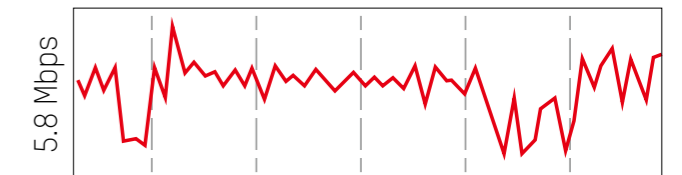

## Bitrate comparison between H.264 and H.265+

↓ 4.4 Mbps    ↑ 93.4 Kbps

**80% reduction**

↓ 914.0 Kbps    ↑ 10.5 Kbps