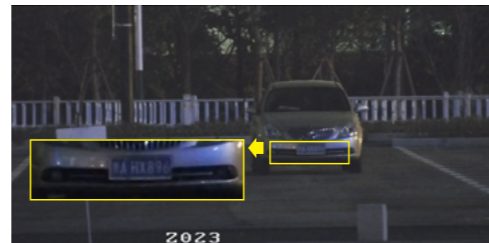

An IR distance of up to

**200 meters**

is further supported to ensure clear imaging in the darkest environment.

Conventional camera

Hikvision DarkFighter camera

Conventional PTZ Camera - 23x

Hikvision DarkFighter PTZ - 23x