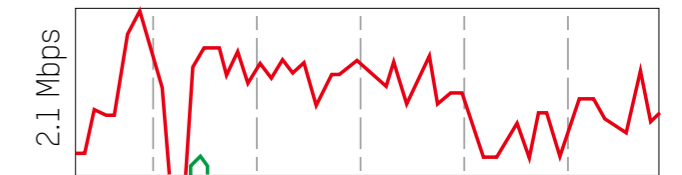

## Bitrate comparison between H.264 and H.265+

↓ 4.4 Mbps    ↑ 93.4 Kbps

**80% reduction**

↓ 914.0 Kbps    ↑ 10.5 Kbps