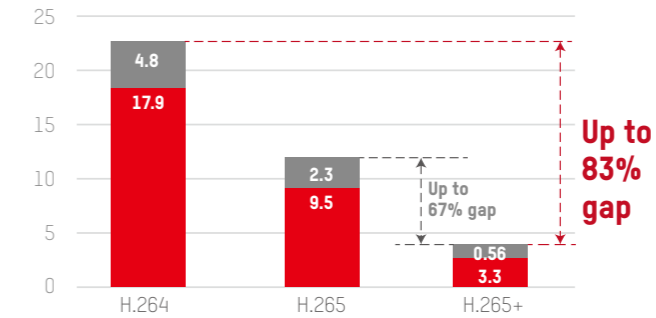

Extremely low requirements for bandwidth and storage

24-hour recording file sizes (in GB) of H.264, H.265, and H.265+