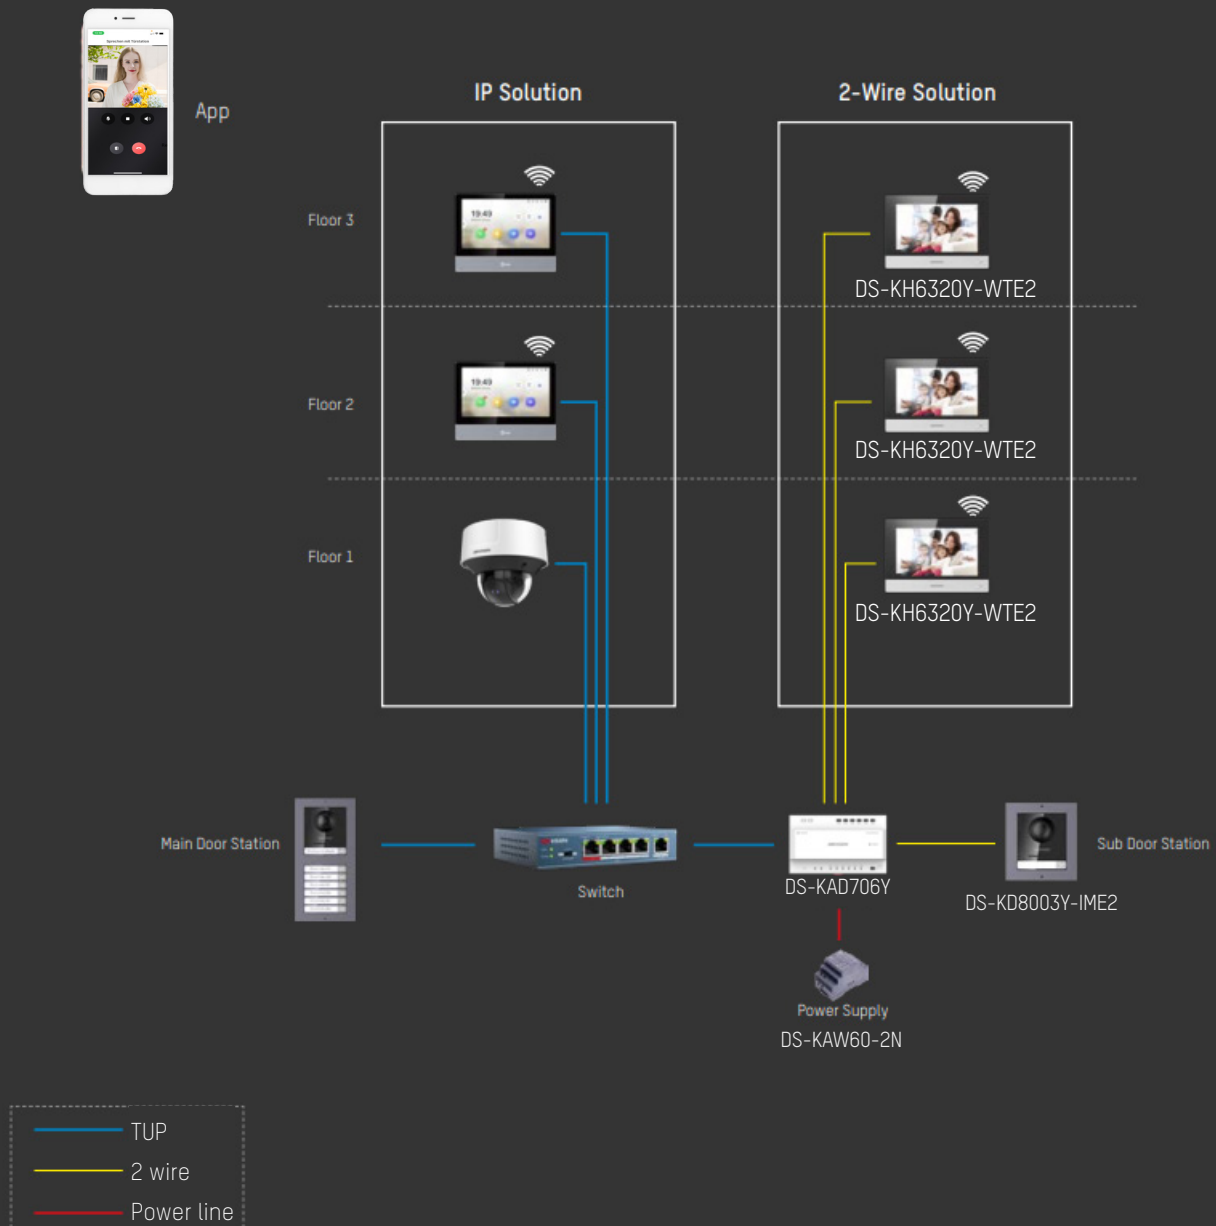

RETROFIT 2-WIRE SOLUTION

Hikvision Two-Wire Video Intercom system includes both indoor and outdoor video intercom stations powered by a distributor that only needs two wires – one for power and one for audio/video transmission.

This setup makes things simple when you're upgrading an old intercom system. With fewer wires required, you can simply reuse the existing ones from the previous hardware. Installation becomes easy, fast, and cost-effective.

With advanced camera and Power Line Communication (PLC) technology, our product guarantees better video quality. Our modular door station allows for flexible combinations of function-specific modules. Put together the most suitable door station according to your needs, choosing among several module options such as card readers, name tags, keypads, and more.

Integrating with CCTV systems, and with easier remote control via mobile app, the security levels of any residence becomes vastly increased.