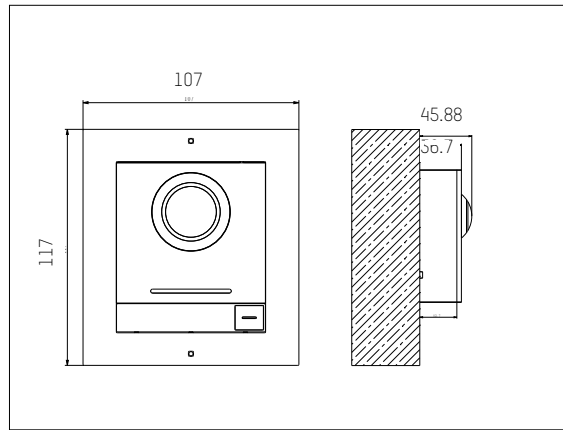

Single Module Surface Mounting