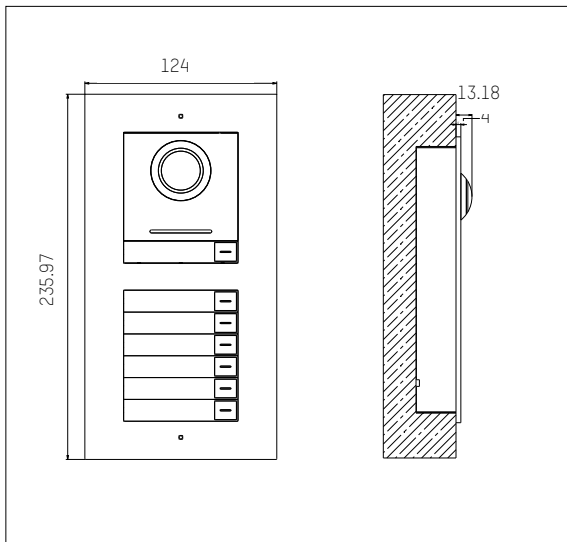

Dual Modules Flush Mounting