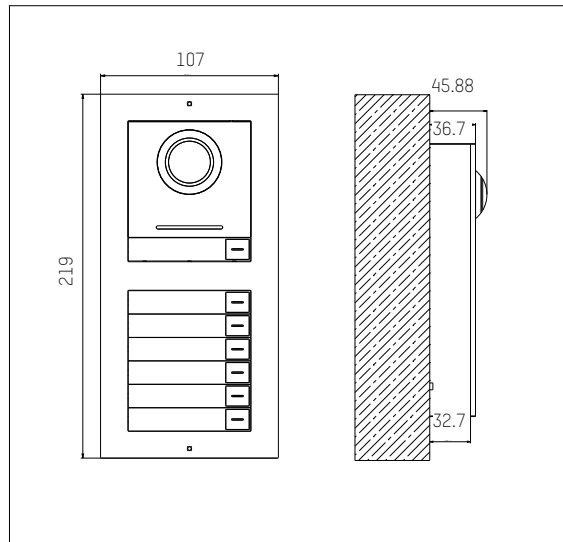

Dual Modules Surface Mounting