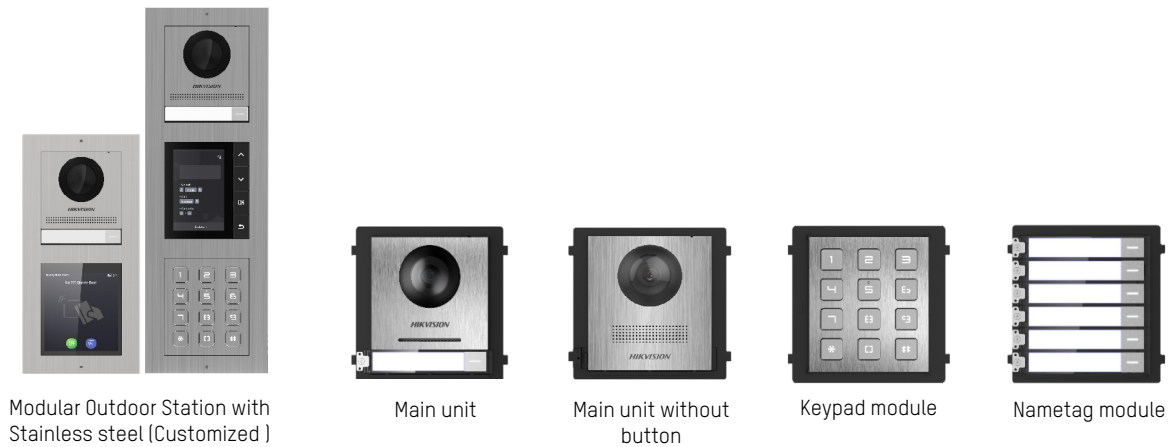

CCTV INTEGRATION

- Management from the all-in-one client
- Video recording to DVR / NVR
- View IP camera feed from indoor stations

MODULAR DOOR STATION

Hikvision's modular intercom products excel at convenient installation and flexible expansion capabilities. The complete package features a main module with several extension modules ranging from the traditional nametag and keypad module to card readers and indicator modules, providing an abundance of functionality to customers.

Extensive Modularity

Stainless Steel 304 (Door station with new material)

INDOOR STATION

Hikvision's new all-in-one indoor station, a tablet device that can converge and control security systems. With simple slides and taps, it helps monitor and manage intercom, Alarm, access control and video security systems., with dashboards for all-in-one management, easy operations on touch screen and flexible access to third-party apps, this all-in-one indoor station brings convenience and security in one place.