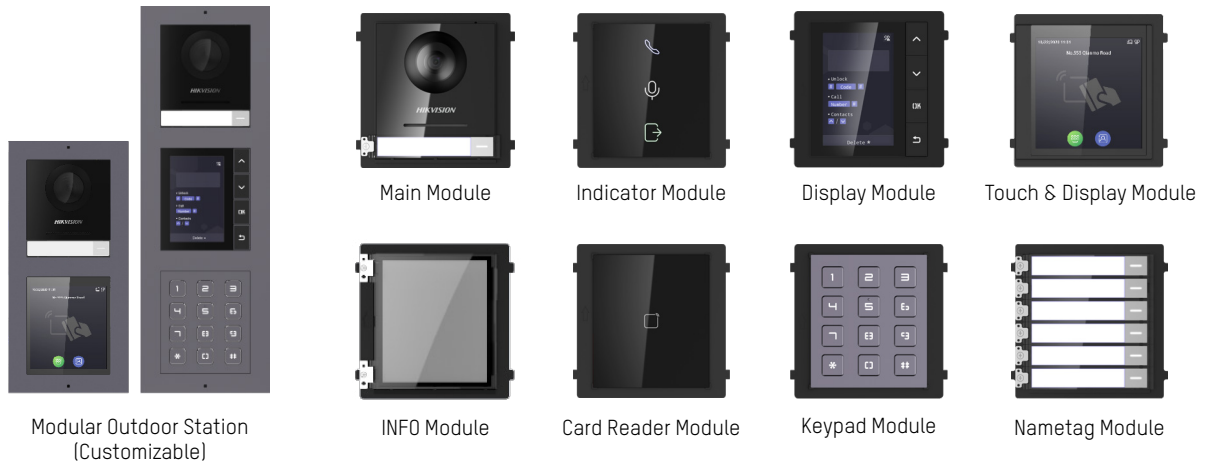

CCTV INTEGRATION

- Management from the all-in-one client
- Video recording to DVR / NVR
- View IP camera feed from indoor stations

MODULAR DOOR STATION

Hikvision's modular intercom products excel at convenient installation and flexible expansion capabilities. The complete package features a main module with several extension modules ranging from the traditional nametag and keypad module to card readers and indicator modules, providing an abundance of functionality to customers.

Standard PoE

2 MP Camera with 180° Wide Angle and WDR

Driveway and Door Access Control

Supports 16 Languages

2-Wire Version (selected models)

Backlight function

Bigger Nametag

Sleek Designs

Extensive Modularity

Stainless Steel 304 (Door station with new material)

INDOOR STATION

Hikvision's new all-in-one indoor station, a tablet device that can converge and control security systems. With simple slides and taps, it helps monitor and manage intercom, Alarm, access control and video security systems., with dashboards for all-in-one management, easy operations on touch screen and flexible access to third-party apps, this all-in-one indoor station brings convenience and security in one place.