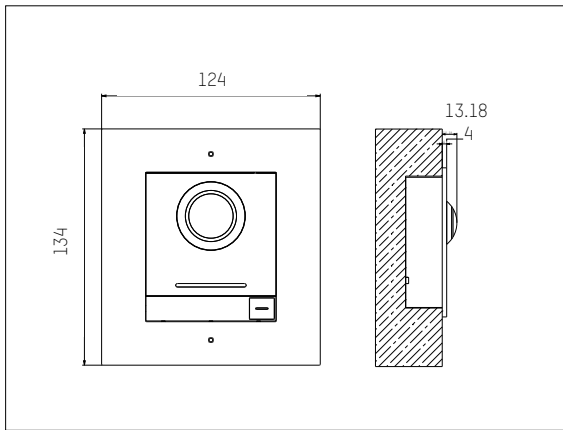

DIMENSIONAL REFERENCE FOR INSTALLATION

Single Module Flush Mounting