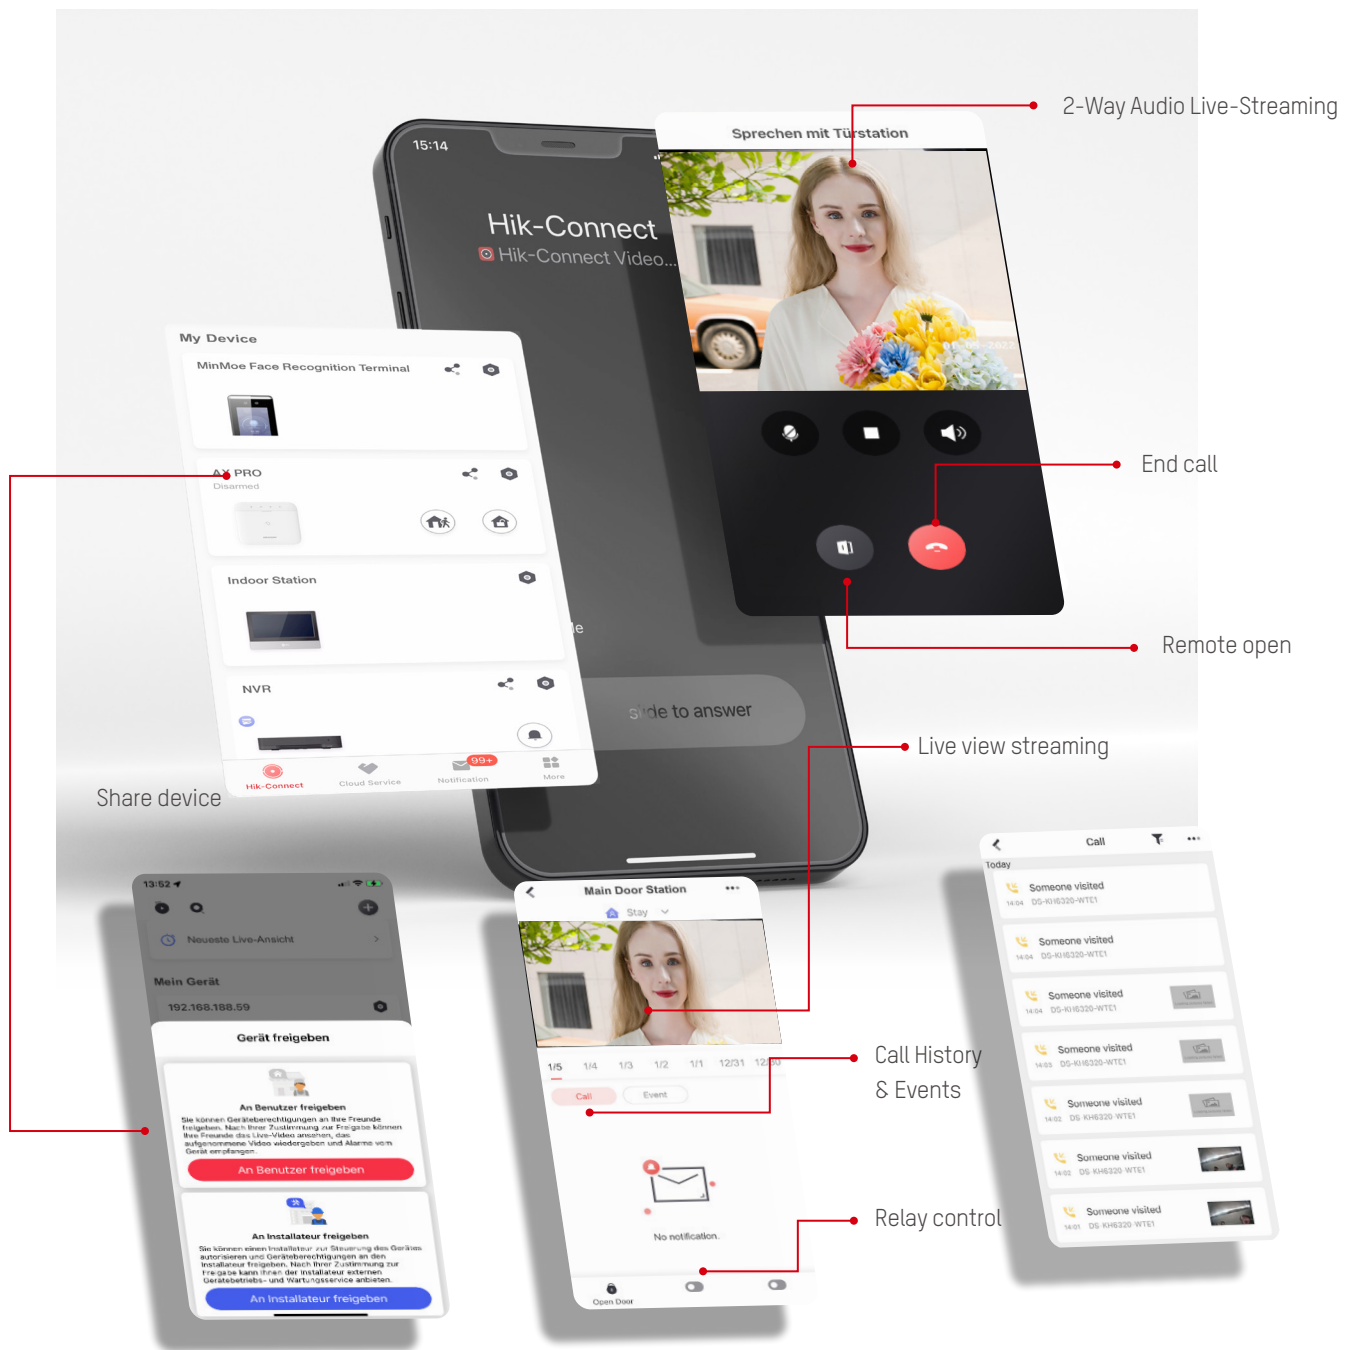

This setup makes things simple when you're upgrading an old intercom system. With fewer wires required, you can simply reuse the existing ones from the previous hardware. Installation becomes easy, fast, and cost-effective.

With advanced camera and Power Line Communication (PLC) technology, our product guarantees better video quality. Our modular door station allows for flexible combinations of function-specific modules. Put together the most suitable door station according to your needs, choosing among several module options such as card readers, name tags, keypads, and more.

Integrating with CCTV systems, and with easier remote control via mobile app, the security levels of any residence becomes vastly increased.

HIK-CONNECT

- Cruise through daily operations with the mobile Hik-Connect App
- Talk to visitors, receive calls, play back videos, & unlock doors remotely from anywhere, at any time