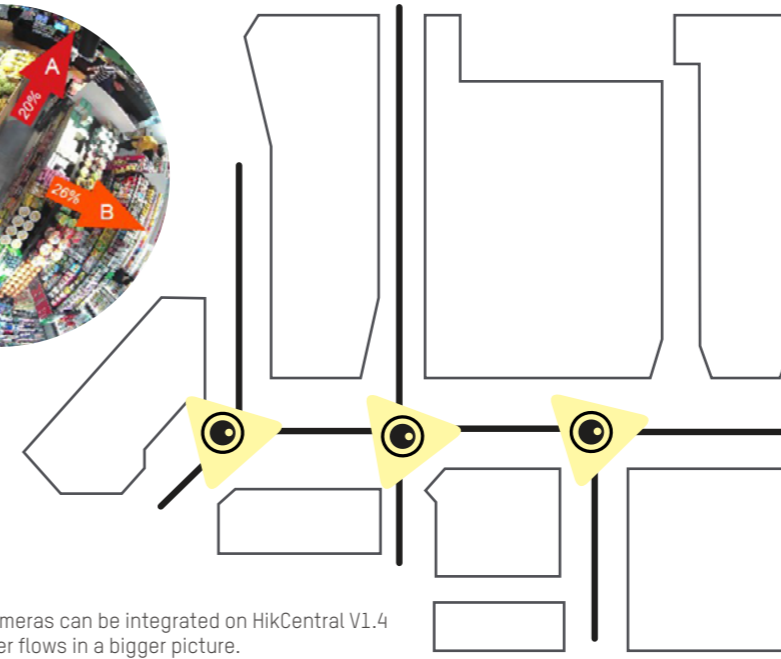

Cylinder mode

Half Sphere mode

Heat Mapping

With deep-learning-based heat mapping technology, customer movements are visualized intuitively, which reveals the most-visited shelves to store owners so that they can reorganize merchandise displays in a strategic manner.

Number of people

Intersection Flow Analysis

Customer flow at intersections can be mapped for analysis by store owners or operators. Customer movement throughout a store or a mall informs marketing strategies, providing the insight needed to attract more eyes and increase revenues.