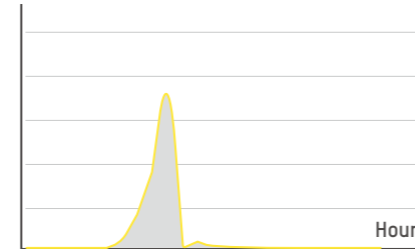

Cylinder mode

Half Sphere mode

Heat Mapping

With deep-learning-based heat mapping technology, customer movements are visualized intuitively, which reveals the most-visited shelves to store owners so that they can reorganize merchandise displays in a strategic manner.

Number of people

Intersection Flow Analysis

Customer flow at intersections can be mapped for analysis by store owners or operators. Customer movement throughout a store or a mall informs marketing strategies, providing the insight needed to attract more eyes and increase revenues.