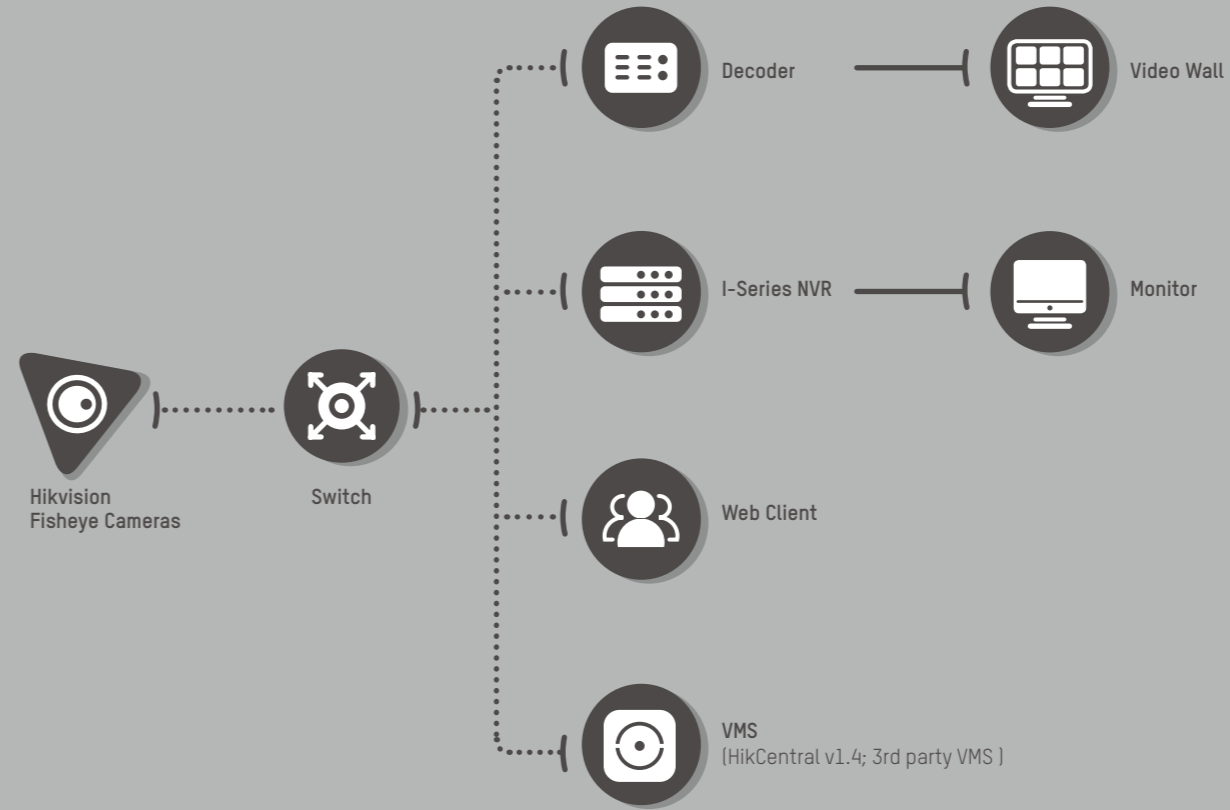

15 view modes, with the Half
Sphere, AR Half Sphere,
and Cylinder modes added

Compatible with Hik-Connect
& HikCentral & I-Series NVR

Three-Way IR Lights
Individually adjustable

Two-Way Audio

DS-2CD63C5G0E-S/RC
DS-2CD6365G0E-S/RC

Built-in microphone
In-ceiling mounting

Medium-sized Business

In-Ceiling Mounting

Compatible with Hik-Connect
& HikCentral & I-Series NVRs

15 view modes, with the Half
Sphere, AR Half Sphere, and
Cylinder modes added

Built-in Microphone

SYSTEM TOPOLOGY

- Network Cable
- VGA / HDMI

Hikvision Fisheye Cameras can be flexibly used with different back-end options to create a security system.

Hikvision USA
T +1-909-895-0400
sales.usa@hikvision.com