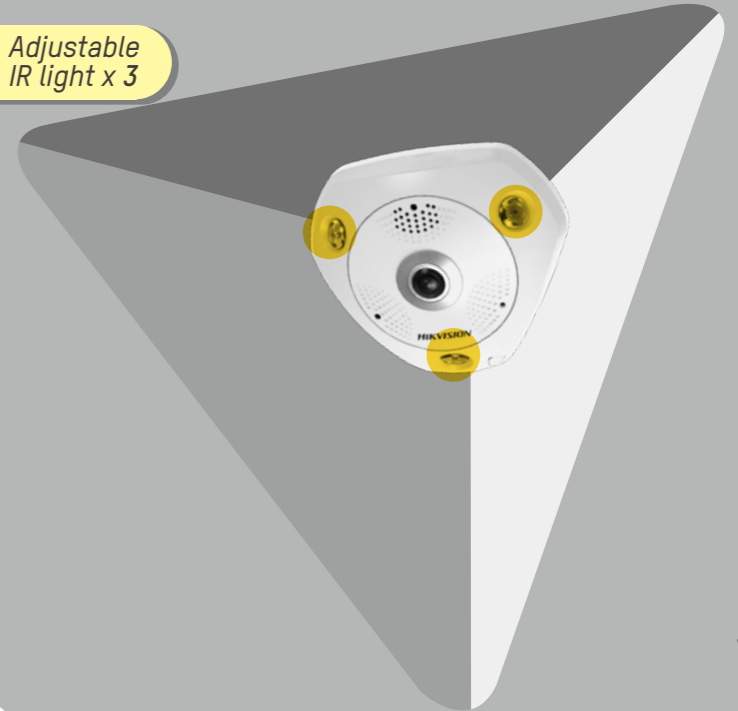

Less IR Reflection

Most Hikvision Fisheye Camera models feature three infrared (IR) lights that are individually adjustable. By tweaking the brightness of these lights, IR reflections can be largely reduced for optimal night-time images.

Adjustable IR light x 3