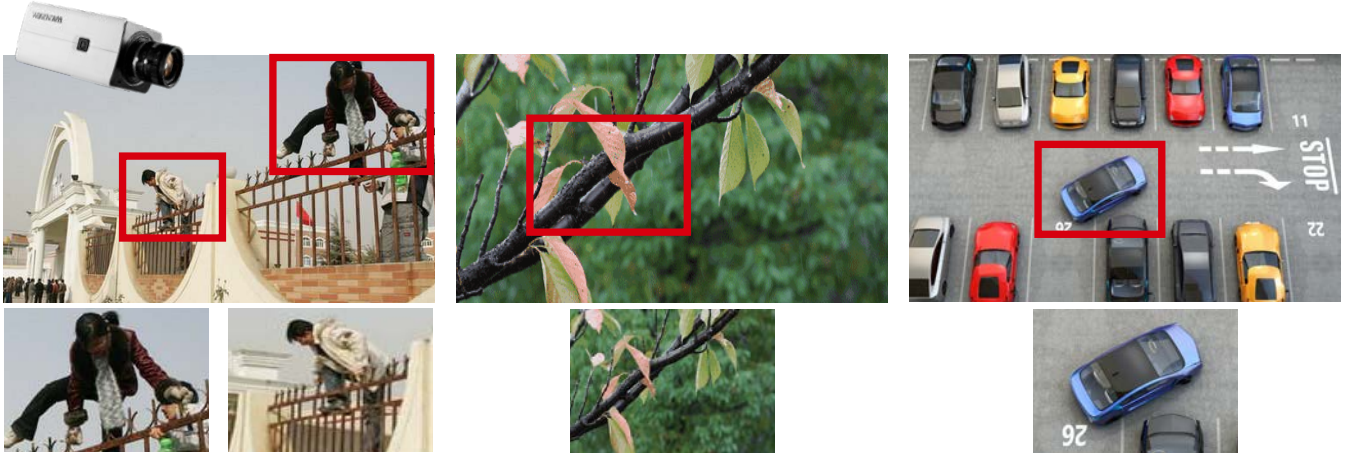

Target Classification

False Alarm Reduction

Conventional Perimeter Protection

Perimeter Protection with Deep Learning

False alarms cannot be disregarded

False alarms are disregarded

Quick Target Search

Infused with the latest deep-learning technology, AcuSense DVRs are able to extract human and vehicles from massive video data and store snapshots of the objects for efficient video footage search and retrieval.