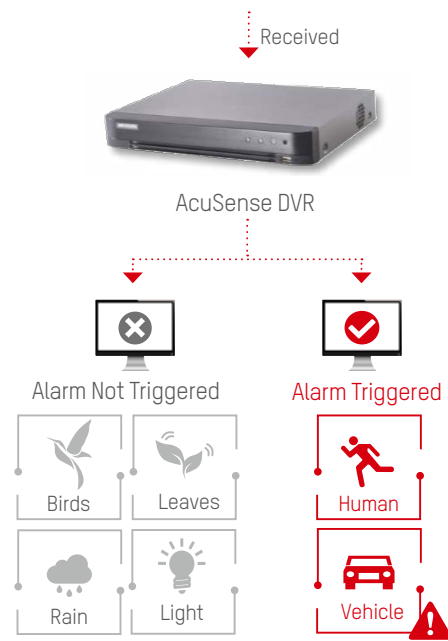

- Large Aperture
- Advanced Sensor
- Friendly Lighting

AcuSense Turbo HD DVR

INTELLIGENTLY ACCURATE WITH DEEP LEARNING

Problems with Conventional Systems

- Conventional security systems only detect moving targets without further analysis
- Frequent false alarms create constant problems for users

Target Classification

False Alarm Reduction

Conventional Perimeter Protection

Perimeter Protection with Deep Learning

False alarms cannot be disregarded

False alarms are disregarded

Quick Target Search

Infused with the latest deep-learning technology, AcuSense DVRs are able to extract human and vehicles from massive video data and store snapshots of the objects for efficient video footage search and retrieval.

Smart human/vehicle recognition
Efficient video retrieval

ColorVu Turbo HD Camera

ROUND-THE-CLOCK VIVID COLOR BOOSTER

Large Aperture

- F1.0 super aperture
- BBAR coating
- ED Optical glass

Advanced Sensor

- Smart FSI technology
- Self-adaptive 3D DNR algorithm