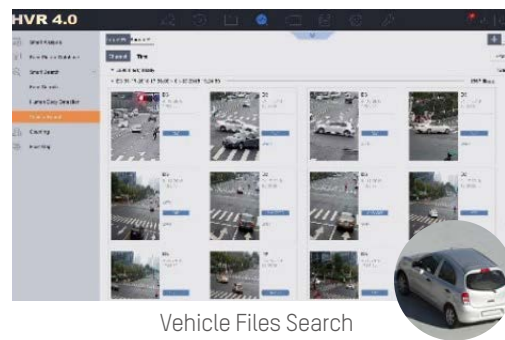

Target Classification

False Alarm Reduction

Conventional Perimeter Protection

Perimeter Protection with Deep Learning

False alarms cannot be disregarded

False alarms are disregarded

Quick Target Search

Infused with the latest deep-learning technology, AcuSense DVRs are able to extract human and vehicles from massive video data and store snapshots of the objects for efficient video footage search and retrieval.