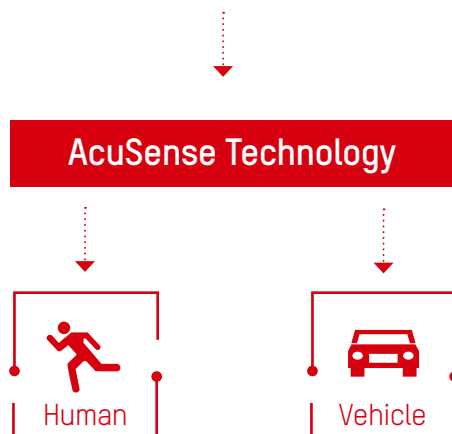

- Deep-learning algorithm
- GPU architecture
- Target classification (Human / Vehicle / Others)

ColorVu Turbo HD Camera

With 24 hour chromatic imaging, the ColorVu technology turns dark nights into colorful day.

- Large Aperture
- Advanced Sensor
- Friendly Lighting

AcuSense Turbo HD DVR

INTELLIGENTLY ACCURATE WITH DEEP LEARNING

Problems with Conventional Systems

- Conventional security systems only detect moving targets without further analysis
- Frequent false alarms create constant problems for users

Target Classification

False Alarm Reduction

Conventional Perimeter Protection

Perimeter Protection with Deep Learning

False alarms cannot be disregarded

False alarms are disregarded

Quick Target Search

Infused with the latest deep-learning technology, AcuSense DVRs are able to extract human and vehicles from massive video data and store snapshots of the objects for efficient video footage search and retrieval.

Smart human/vehicle recognition
Efficient video retrieval

ColorVu Turbo HD Camera

ROUND-THE-CLOCK VIVID COLOR BOOSTER

Large Aperture

- F1.0 super aperture
- BBAR coating
- ED Optical glass

Advanced Sensor

- Smart FSI technology
- Self-adaptive 3D DNR algorithm