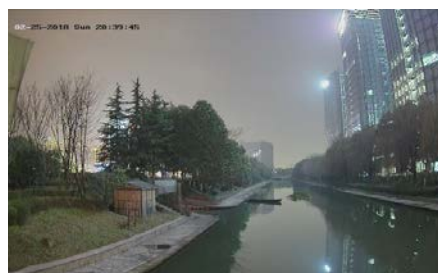

Friendly Lighting

- Anti-glare diffusion lens
- Warm supplemental lighting

24/7 Chromatic Image -without supplemental light

Conventional 1080p Camera

Ultra-low-light and 1080p Camera

ColorVu Turbo HD Camera