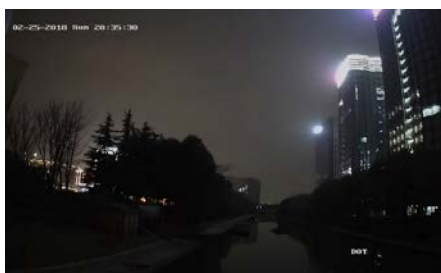

24/7 Chromatic Image -without supplemental light

Conventional 1080p Camera