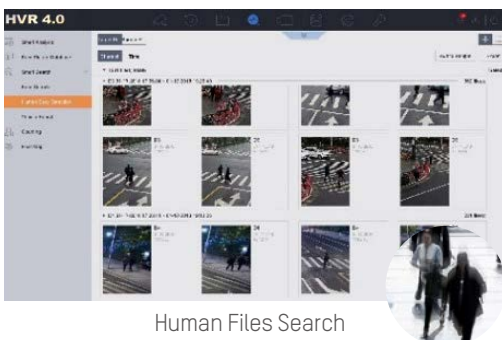

Target Classification

False Alarm Reduction

Conventional Perimeter Protection

Perimeter Protection with Deep Learning

False alarms cannot be disregarded

False alarms are disregarded

Quick Target Search

Infused with the latest deep-learning technology, AcuSense DVRs are able to extract human and vehicles from massive video data and store snapshots of the objects for efficient video footage search and retrieval.