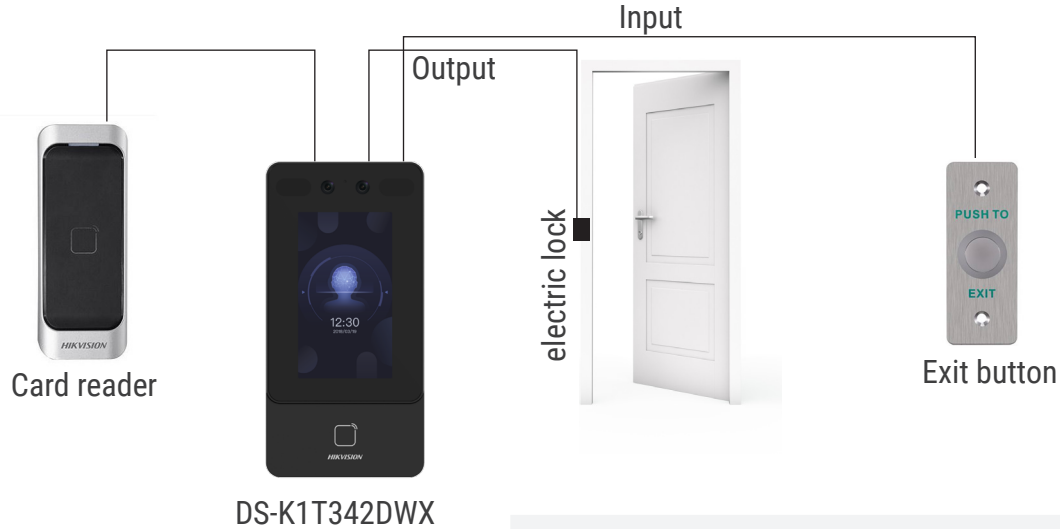

Clear intercom audio communication with echo and noise cancellation

Supports device management for live view, opening doors, and intercom calling via mobile app

Supports Ethernet and Wi-Fi communications

Hikvision's Value Series MinMoe Touchless Terminals deliver outstanding access control and intercom in one sleekly designed and affordable unit. Registered users can gain access via face authentication and card PIN code and visitors can simply communicate with the receptionist through the intercom feature of the device. The MinMoe terminal can also be used as a video surveillance camera for daily monitoring and clip retrieval (NVR required). The flexible design and functionality makes access control simpler than ever.

HOW IT WORKS

Ordering Model	DS-K1T342DWX
Face image storage	1,500
Card types	EM/M1/DESfire/Felica (optional)
Card storage capacity	3,000
Event storage capacity	15,000
Authentication methods	Face, Card (model with F), etc
Connectivity	Ethernet, Wi-Fi (optional) RS-485, Wiegand USB
Voltage input	12 VDC 12-24 VDC (DS-K1T342DWX)
Protection level	IP65