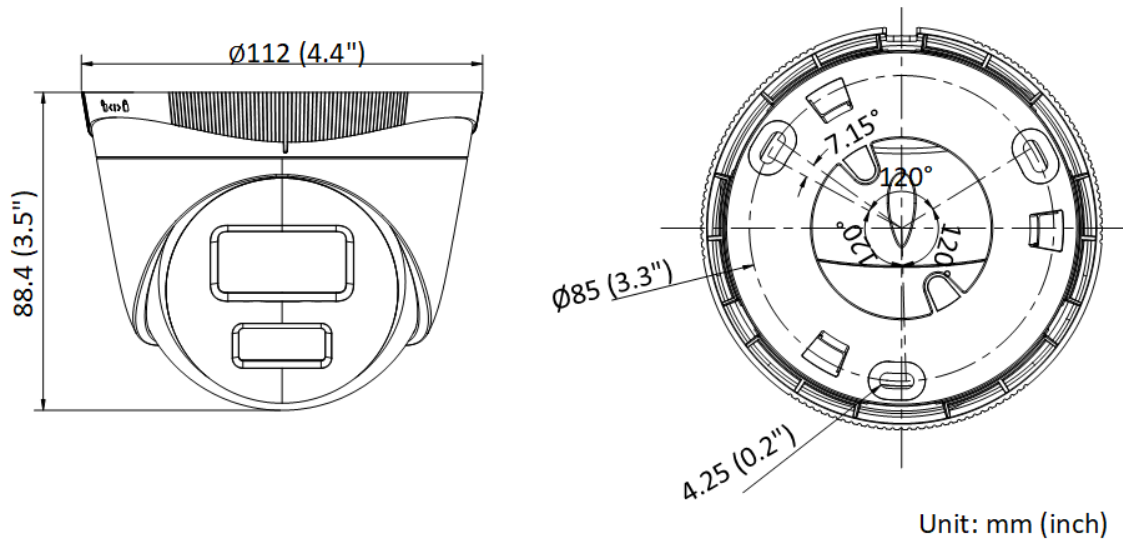

▪ **Available Model**

IPC-T249HA (2.8/4 mm)

▪ **Dimension**

▪ **Accessory**

▪ **Optional**

HIA-B301 Vertical Pole Mount	HIA-B401-110T Wall Mount	HIA-J102 Junction Box	HIA-J201 Inclined Ceiling Junction Box	HIA-B201 Corner Mount