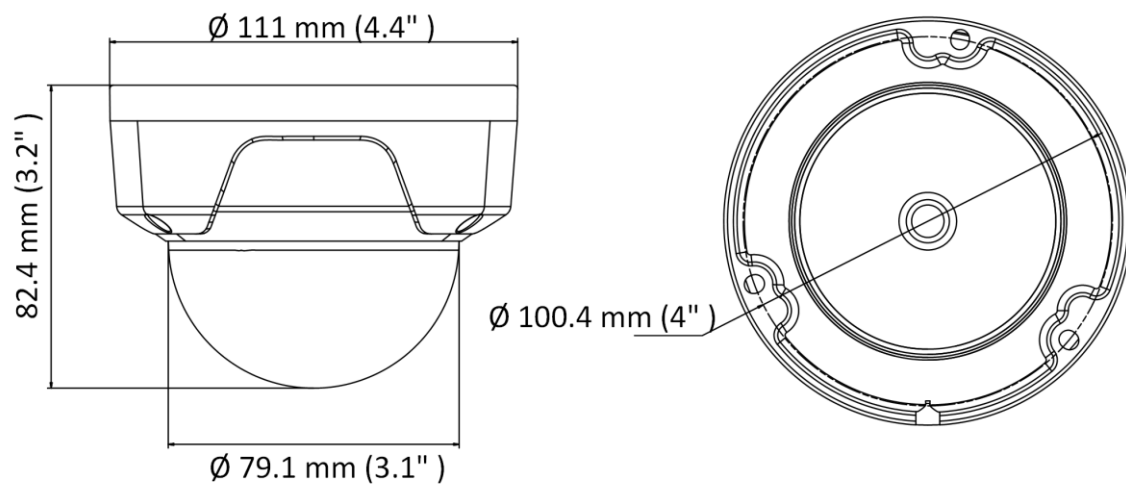

▪ Dimension

Unit: mm (inch)

▪ Accessory

▪ Optional

HIA-B403 Wall Mount	HIA-J104-DM18 Junction Box	HIA-P101 Rain Shade	HIA-B301 Vertical Pole Mount	HIA-B201 Corner Mount
HIA-P103 Rain Shade	HIA-B401-110B Wall Mount	HIA-J204 Inclined Ceiling Mount	HIA-B101-110 Pendant Mount	HIA-B401-110 Wall Mount