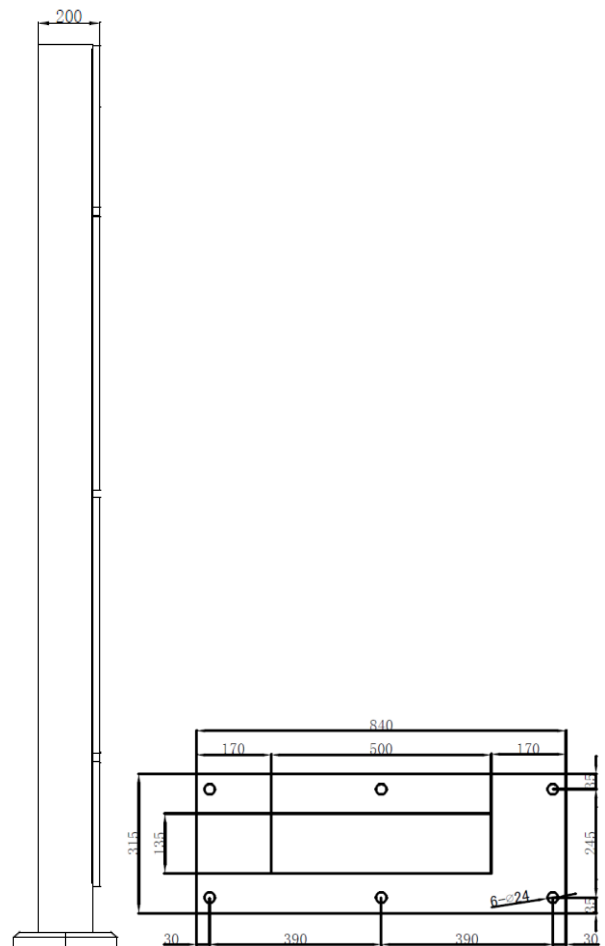

## ▪ Specifications

Project	DS-TVB200 (1 module)	DS-TVB200 (2 modules)	DS-TVB200 (3 modules)	DS-TVB200 (4 modules)	DS-TVB200 (5 modules)	DS-TVB200 (6 modules)	DS-TVB200 (7 modules)	DS-TVB200 (8 modules)
Power supply	220VAC/110VAC(Remark when order)							
Downward communication methods	RS-485, RS-232, RJ45							
Communication rate	57600 Baud rate/Network communication							
Maximum communication distance	(Serial port 1200m)/(network cable 120m, can be extended by auxiliary device)							
Dimensions (mm)	Width: 700 Height: 2000 Thickness: 150	Width: 700 Height: 2000 Thickness: 150	Width: 700 Height: 2000 Thickness: 150	Width: 700 Height: 2200 Thickness: 150	Width: 700 Height: 2400 Thickness: 150	Width: 700 Height: 2600 Thickness: 150	Width: 700 Height: 2800 Thickness: 150	Width: 700 Height: 3000 Thickness: 150
Color	1R1G Dual-color							
Module size	320×160 (mm)							
Module number	1	2	3	4	5	6	7	8

## ▪ Dimension

**Headquarters**

No.555 Qianmo Road, Binjiang District,  
Hangzhou 310051, China  
T +86-571-8807-5998  
www.hikvision.com

Follow us on social media to get the latest product and solution information.