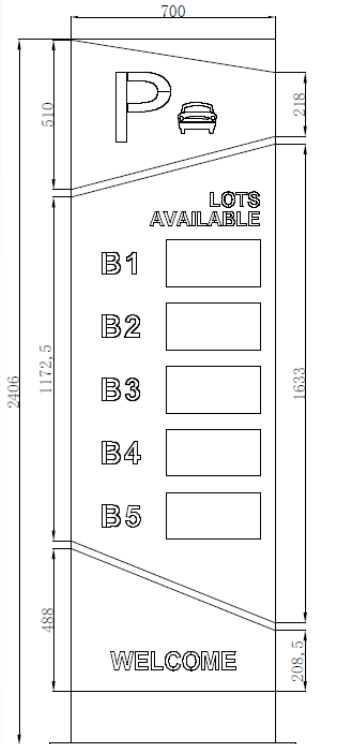

## DS-TVB200 Entrance Information Guidance Screen

Entrance information guidance screen DS-TVB200 locates on the entrance of parking lot, displaying welcome messages and remaining space info of the whole parking lot, to guide the driver park quickly. It can display standard English letters and numbers. The standard communication methods are RS232、RS485、RJ45, can be used independently or via network. The display content contains the info of the whole parking lot as well as that of every district. The occupation of every parking space will push to the management system and display on the screen. Drivers can easily find the direction by referring to the LED screen.

## ▪ Specifications

Project	DS-TVB200 (1 module)	DS-TVB200 (2 modules)	DS-TVB200 (3 modules)	DS-TVB200 (4 modules)	DS-TVB200 (5 modules)	DS-TVB200 (6 modules)	DS-TVB200 (7 modules)	DS-TVB200 (8 modules)
Power supply	220VAC/110VAC(Remark when order)							
Downward communication methods	RS-485, RS-232, RJ45							
Communication rate	57600 Baud rate/Network communication							
Maximum communication distance	(Serial port 1200m)/(network cable 120m, can be extended by auxiliary device)							
Dimensions (mm)	Width: 700 Height: 2000 Thickness: 150	Width: 700 Height: 2000 Thickness: 150	Width: 700 Height: 2000 Thickness: 150	Width: 700 Height: 2200 Thickness: 150	Width: 700 Height: 2400 Thickness: 150	Width: 700 Height: 2600 Thickness: 150	Width: 700 Height: 2800 Thickness: 150	Width: 700 Height: 3000 Thickness: 150
Color	1R1G Dual-color							
Module size	320×160 (mm)							
Module number	1	2	3	4	5	6	7	8

## ▪ Dimension

**Headquarters**

No.555 Qianmo Road, Binjiang District,  
Hangzhou 310051, China  
T +86-571-8807-5998  
www.hikvision.com

Follow us on social media to get the latest product and solution information.