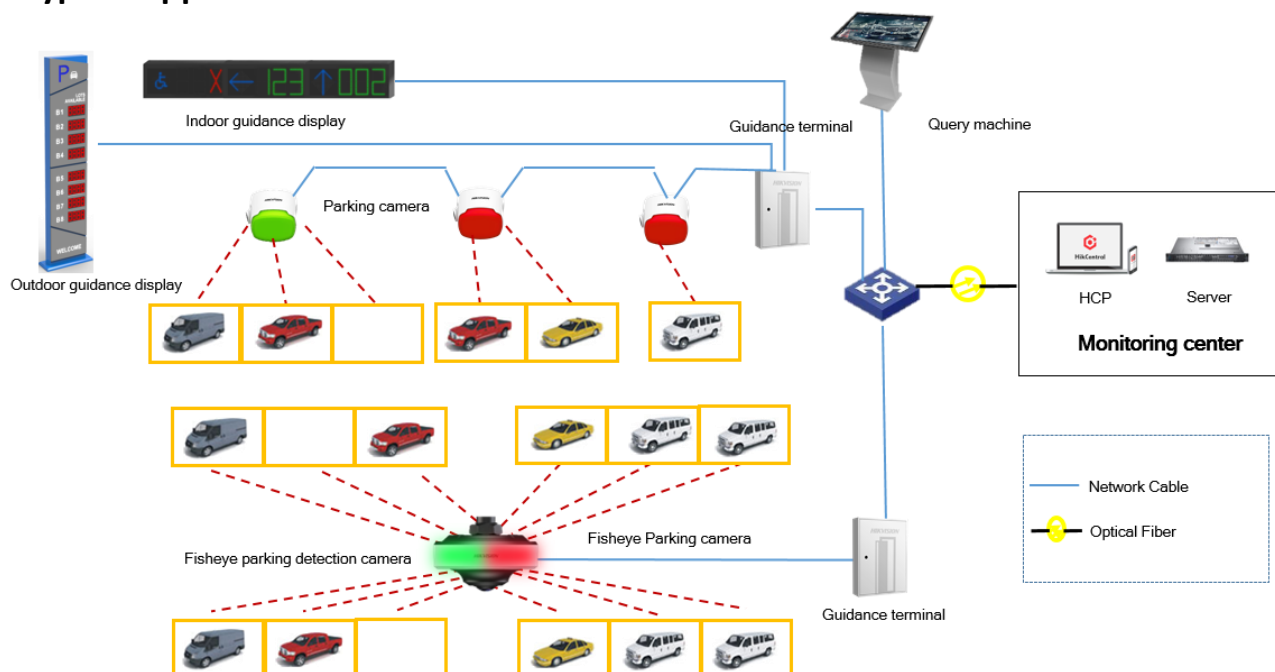

## DS-TVB200 Entrance Information Guidance Screen

Entrance information guidance screen DS-TVB200 locates on the entrance of parking lot, displaying welcome messages and remaining space info of the whole parking lot, to guide the driver park quickly. It can display standard English letters and numbers. The standard communication methods are RS232、RS485、RJ45, can be used independently or via network. The display content contains the info of the whole parking lot as well as that of every district. The occupation of every parking space will push to the management system and display on the screen. Drivers can easily find the direction by referring to the LED screen.

### Model Description

Model	Function
DS-TVB200	Light box, Display module, 1 ~ 8 modules support customization, Color of appearance and characters support customization

### ▪ Main Features

- Entrance information guidance screen DS-TVB200 locates on the entrance of parking lot, displaying welcome messages and remaining space info of the whole parking lot.
- To show the info of relative district and guide the driver to park quickly.
- It can display standard English letters and numbers. The standard communication methods are RS-232, RS-485, RJ45, can be used independently or via network.
- The display content contains the info of the whole parking lot as well as that of every district.
- To get the empty space info by management system or supersonic detector, and show it on the screen

## ▪ Available Model

DS-TVB200(1 Module)    DS-TVB200(2 Module)    DS-TVB200(3 Module)    DS-TVB200(4 Module)  
 DS-TVB200(5 Module)    DS-TVB200(6 Module)    DS-TVB200(7 Module)    DS-TVB200(8 Module)