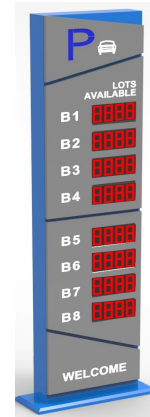

## DS-TVB200 Entrance Information Guidance Screen

Entrance information guidance screen DS-TVB200 locates on the entrance of parking lot, displaying welcome messages and remaining space info of the whole parking lot, to guide the driver park quickly. It can display standard English letters and numbers. The standard communication methods are RS232、RS485、RJ45, can be used independently or via network. The display content contains the info of the whole parking lot as well as that of every district. The occupation of every parking space will push to the management system and display on the screen. Drivers can easily find the direction by referring to the LED screen.

### Model Description

Model	Function
DS-TVB200	Light box, Display module, 1 ~ 8 modules support customization, Color of appearance and characters support customization

### ▪ Main Features

- Entrance information guidance screen DS-TVB200 locates on the entrance of parking lot, displaying welcome messages and remaining space info of the whole parking lot.
- To show the info of relative district and guide the driver to park quickly.
- It can display standard English letters and numbers. The standard communication methods are RS-232, RS-485, RJ45, can be used independently or via network.
- The display content contains the info of the whole parking lot as well as that of every district.
- To get the empty space info by management system or supersonic detector, and show it on the screen