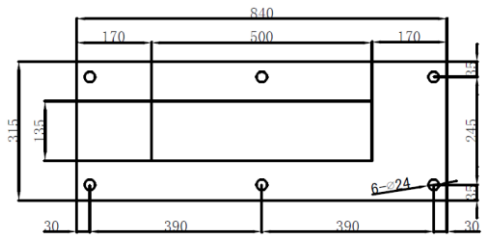

## ▪ Specifications

Project	DS-TVB200 (1 module)	DS-TVB200 (2 modules)	DS-TVB200 (3 modules)	DS-TVB200 (4 modules)	DS-TVB200 (5 modules)	DS-TVB200 (6 modules)	DS-TVB200 (7 modules)	DS-TVB200 (8 modules)
Power supply	220VAC/110VAC(Remark when order)							
Downward communication methods	RS-485, RS-232, RJ45							
Communication rate	57600 Baud rate/Network communication							
Maximum communication distance	(Serial port 1200m)/(network cable 120m, can be extended by auxiliary device)							
Dimensions (mm)	Width: 700 Height: 2000 Thickness: 150	Width: 700 Height: 2000 Thickness: 150	Width: 700 Height: 2000 Thickness: 150	Width: 700 Height: 2200 Thickness: 150	Width: 700 Height: 2400 Thickness: 150	Width: 700 Height: 2600 Thickness: 150	Width: 700 Height: 2800 Thickness: 150	Width: 700 Height: 3000 Thickness: 150
Color	1R1G Dual-color							
Module size	320×160 (mm)							
Module number	1	2	3	4	5	6	7	8

## ▪ Dimension

**Headquarters**

No.555 Qianmo Road, Binjiang District,  
Hangzhou 310051, China  
T +86-571-8807-5998  
www.hikvision.com

Follow us on social media to get the latest product and solution information.