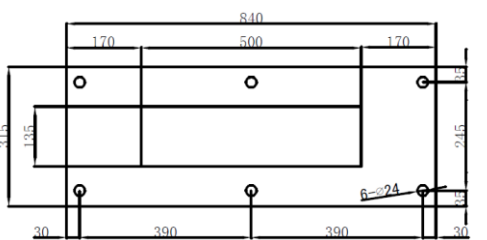

## ▪ Specifications

Project	DS-TVB200 (1 module)	DS-TVB200 (2 modules)	DS-TVB200 (3 modules)	DS-TVB200 (4 modules)	DS-TVB200 (5 modules)	DS-TVB200 (6 modules)	DS-TVB200 (7 modules)	DS-TVB200 (8 modules)
Power supply	220VAC/110VAC(Remark when order)							
Downward communication methods	RS-485, RS-232, RJ45							
Communication rate	57600 Baud rate/Network communication							
Maximum communication distance	(Serial port 1200m)/(network cable 120m, can be extended by auxiliary device)							
Dimensions (mm)	Width: 700 Height: 2000 Thickness: 150	Width: 700 Height: 2000 Thickness: 150	Width: 700 Height: 2000 Thickness: 150	Width: 700 Height: 2200 Thickness: 150	Width: 700 Height: 2400 Thickness: 150	Width: 700 Height: 2600 Thickness: 150	Width: 700 Height: 2800 Thickness: 150	Width: 700 Height: 3000 Thickness: 150
Color	1R1G Dual-color							
Module size	320×160 (mm)							
Module number	1	2	3	4	5	6	7	8

## ▪ Dimension

**Headquarters**

No.555 Qianmo Road, Binjiang District,  
Hangzhou 310051, China  
T +86-571-8807-5998  
www.hikvision.com

Follow us on social media to get the latest product and solution information.