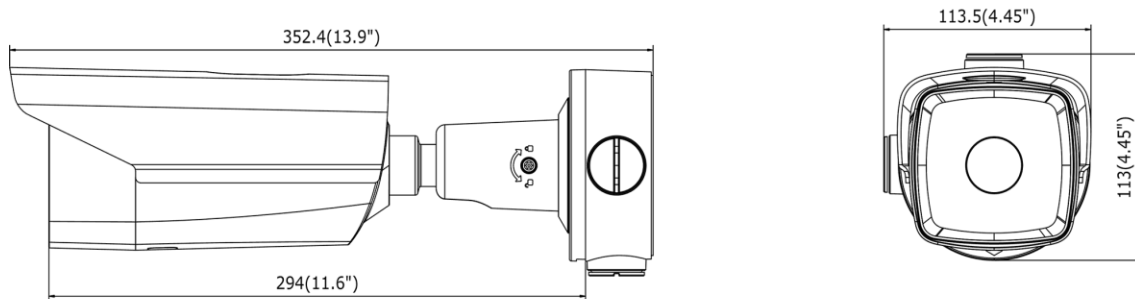

Available Model

DS-2TD2136-35/V1

Dimension

Unit: mm(inch)

Distributed by

**HIKVISION®****Headquarters**

No.555 Qianmo Road, Binjiang District,
Hangzhou 310051, China
T +86-571-8807-5998
overseasbusiness@hikvision.com