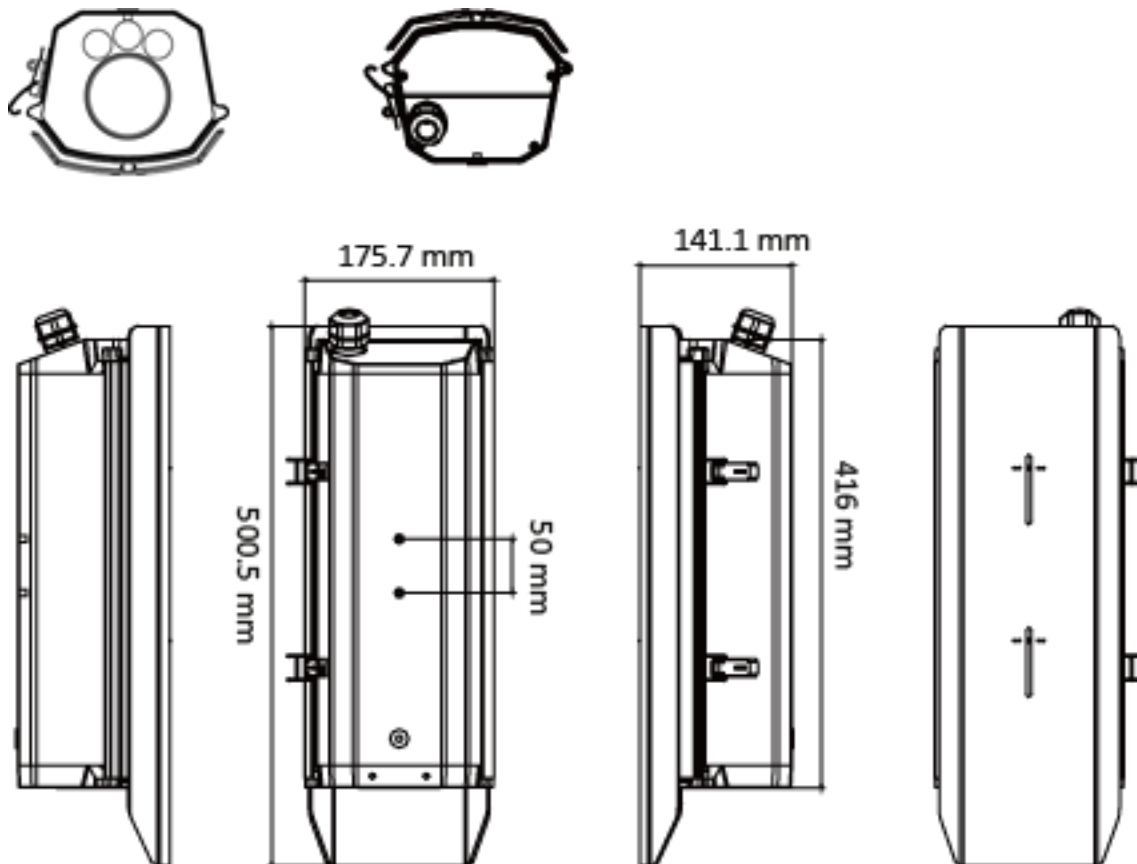

Smart Function	Vehicle type, lane flow, lane speed, space headway, time headway, lane time occupancy rate, lane space occupancy rate, queuing length, and traffic status Driving on the lane line, lane change, wrong-way driving, stopped vehicle, emergency lane occupation, roadblock, construction, fallen object, pedestrians, congestion, fire/smoke in tunnel detection
General	
Power	24 VDC $\pm$ 20%, PoE (802.3at, class 4), 24 W MAX
Dimension	175.7 $\times$ 141.1 $\times$ 500.5 mm (6.9" $\times$ 5.6" $\times$ 19.7")
Weight	Approx. 6.5 $\pm$ 0.5 kg (14.3 $\pm$ 1.1 lb.)
Operating Condition	Temperature: -30 $^{\circ}$C to 70 $^{\circ}$C (-22 $^{\circ}$F to 158 $^{\circ}$F) Humidity: 95% or less (non-condensing)
General Function	Heartbeat, password protection, NTP time adjustment
Approval	
Protection	IP66

▪ **Available Model**

iDS-TCS800-CI/1550/H1

▪ **Dimension**

▪