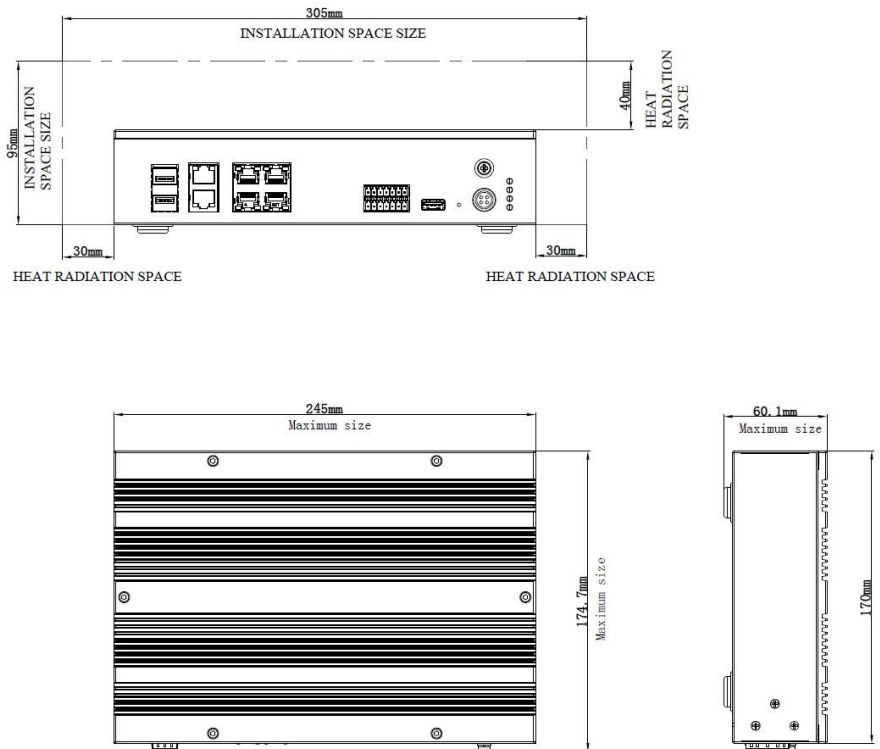

Dimension

Distributed by

HIKVISION®

Headquarters

No.555 Qianmo Road, Binjiang District,
Hangzhou 310051, China
T +86-571-8807-5998
overseasbusiness@hikvision.com

Hikvision USA
T +1-909-895-0400
sales.usa@hikvision.com

Hikvision Australia
T +61-2-8599-4233
salesau@hikvision.com

Hikvision India
T +91-22-28469900
sales@pramahikvision.com

Hikvision Canada
T +1-866-200-6690
sales.canada@hikvision.com

Hikvision Thailand
T +662-275-9949
sales.thailand@hikvision.com

Hikvision Europe
T +31-23-5542770
sales.eu@hikvision.com

Hikvision Italy
T +39-0438-6902
info.it@hikvision.com

Hikvision Brazil
T +55 11 3318-0050
Latam.support@hikvision.com

Hikvision Turkey
T +90 (216)521 7070- 7074
sales.tr@hikvision.com

Hikvision Malaysia
T +601-7652-2413
sales.my@hikvision.com

Hikvision UK & Ireland
T +01628-902140
sales.uk@hikvision.com

Hikvision South Africa
Tel: +27 (10) 0351172
sale.africa@hikvision.com

Hikvision France
T +33(0)1-85-330-450
info.fr@hikvision.com

Hikvision Kazakhstan
T +7-727-9730667
nikia.panfilov@hikvision.ru

Hikvision Vietnam
T +84-974270888
sales.vt@hikvision.com

Hikvision UAE
T +971-4-4432090
salesme@hikvision.com

Hikvision Singapore
T +65-6684-4718
sg@hikvision.com

Hikvision Spain
T +34-91-737-16-55
info.es@hikvision.com

Hikvision Tashkent
T +99-87-1238-9438
uzb@hikvision.ru

Hikvision Hong Kong
T +852-2151-1761
info.hk@hikvision.com

Hikvision Russia
T +7-495-669-67-99
saleru@hikvision.com

Hikvision Korea
T +82-(0)31-731-8817
sales.korea@hikvision.com

Hikvision Poland
T +48-22-460-01-50
info.pl@hikvision.com

Hikvision Indonesia
T +62-21-2933759
Sales.Indonesia@hikvision.com