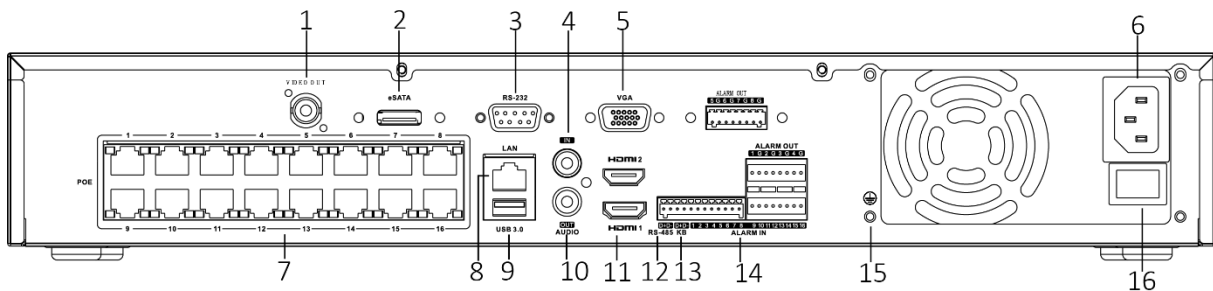

Remote connections	128
Network protocol	TCP/IP, DHCP, IPv4, IPv6, DNS, DDNS, NTP, RTSP, SADP, SMTP, SNMP, NFS, iSCSI, ISUP, UPnP™, HTTP, HTTPS
Network interface	1, RJ-45 10/100/1000 Mbps self-adaptive Ethernet interface
PoE	
Interface	16, RJ-45 10/100 Mbps self-adaptive Ethernet interface
Power	≤ 200 W
Supported standard	IEEE 802.3 af/at
Auxiliary interface	
Serial port	RS-485 (half-duplex), RS-232, Keyboard
SATA	4 SATA interfaces supporting hot-plug
Capacity	Up to 10 TB capacity for each disk
eSATA	1 eSATA interface
Alarm in/out	16/8
USB interface	Front panel: 2 × USB 2.0; Rear panel: 1 × USB 3.0
General	
Power supply	100 to 240 VAC, 50 to 60 Hz
Total power	≤ 360 W
Consumption (without HDD)	≤ 30 W
Working temperature	-10 °C to 55 °C (14 °F to 131 °F)
Working humidity	10% to 90%
Chassis	19-inch rack-mounted 1.5U chassis
Dimension (W × D × H)	445 × 400 × 75 mm (17.5" × 15.7" × 3.0")
Weight (without HDD)	≤ 7 kg (15.4 lb)
Certification	
FCC	Part 15 Subpart B, ANSI C63.4-2014
CE	EN 55032:2015, EN 61000-3-2, EN 61000-3-3, EN 50130-4

1: Facial recognition, motion detection 2.0 and perimeter protection cannot be enabled at the same time. Enable one function will make the others unavailable.

Dimension

scale/1:1;Unit/mm

Unit: mm

Physical Interface

No.	Description	No.	Description
1	Video output	9	USB 3.0 interface
2	eSATA interface	10	Audio output
3	RS-232 serial interface	11	HDMI output
4	Audio input	12	RS-485 serial interface
5	VGA output	13	Keyboard interface
6	100 to 240 VAC power supply	14	Controller Port, Alarm In/Alarm Out
7	PoE interfaces	15	GND
8	Network interface	16	Power Switch