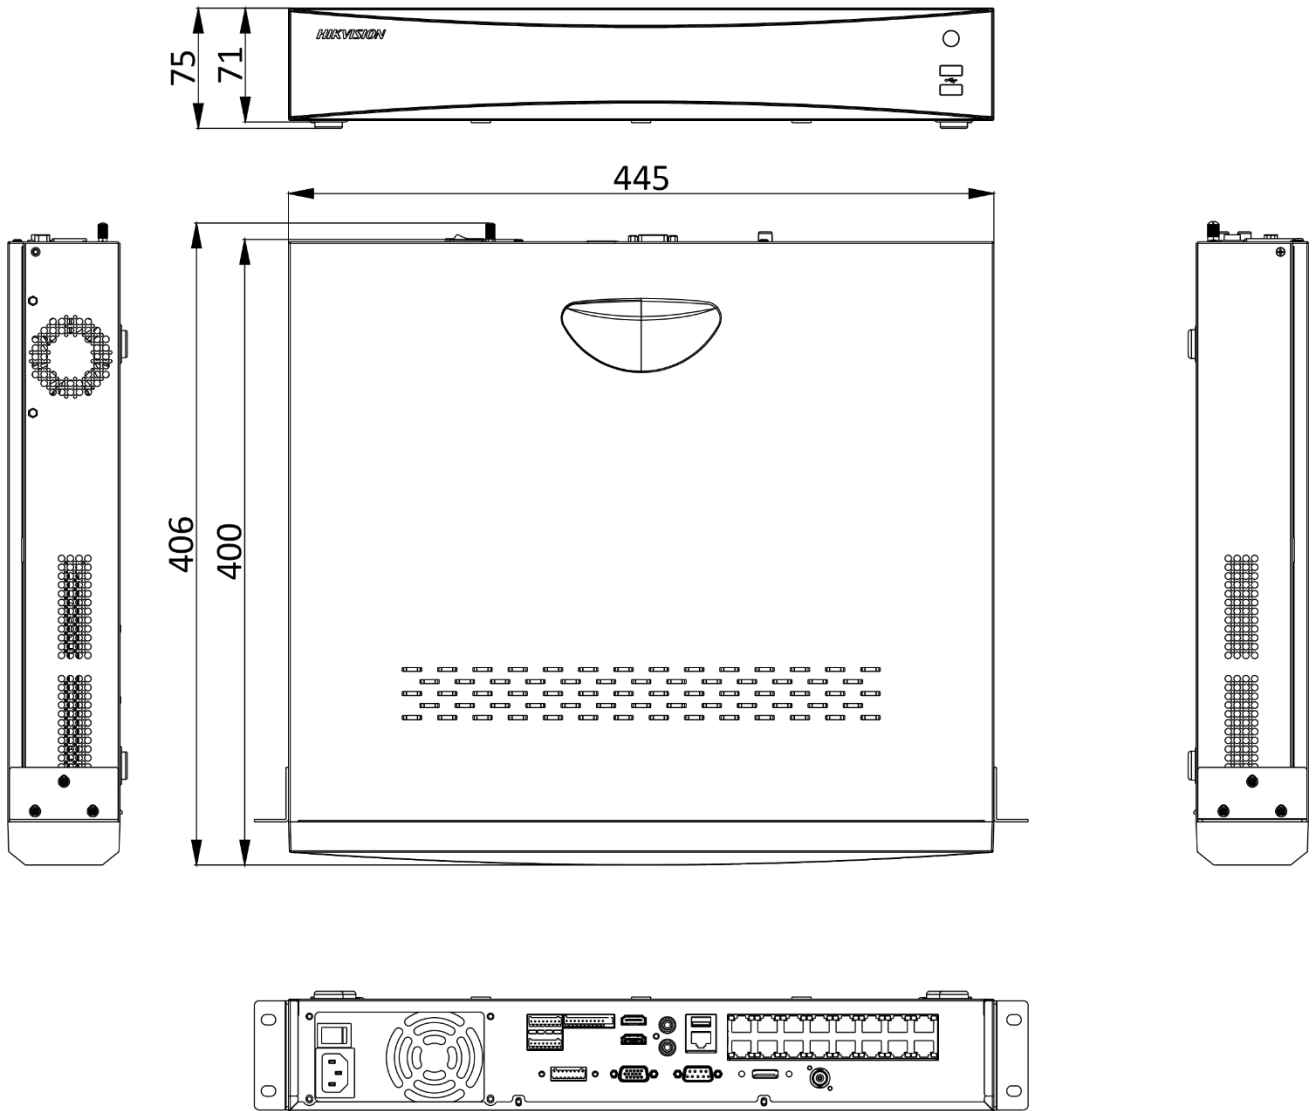

Dimension

scale/1:1;Unit/mm

Unit: mm