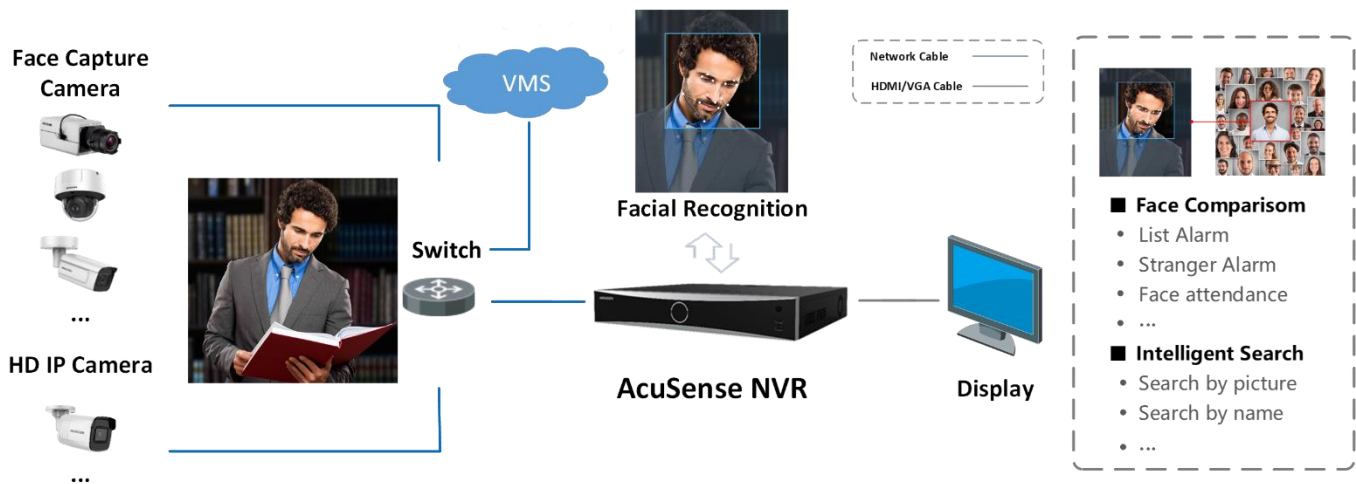

Network & Ethernet Access

- 16 independent PoE network interfaces
- 1 self-adaptive 10/100/1000 Mbps Ethernet interface
- Hik-Connect & DDNS (Dynamic Domain Name System) for easy network management
- Smooth streaming technology
- Support web access without plug-in

Typical Application

Facial Recognition and Face Picture Comparison

Modeling and analyzing face pictures captured by cameras. Realize blacklist alarm and stranger alarm via face picture library. Search target people by picture and name features.