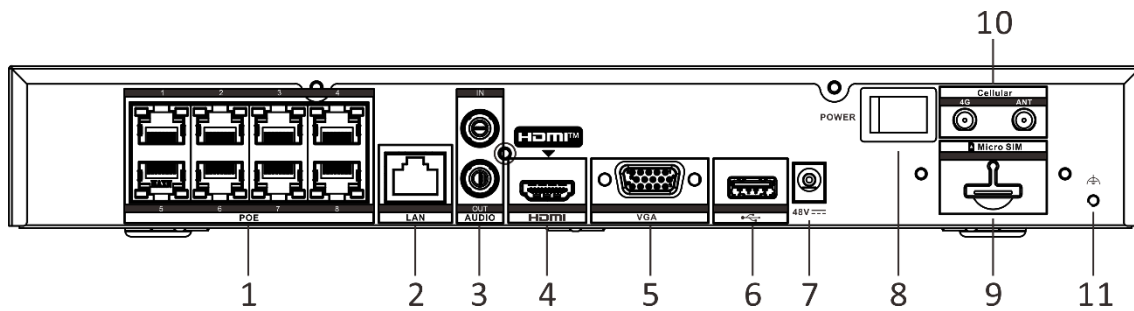

Physical Interface

No.	Description	No.	Description
1	Network interfaces with PoE function	7	Power supply
2	LAN network interface	8	Power switch
3	Audio out and audio in	9	Micro SIM card slot
4	HDMI interface	10	Antenna interface
5	VGA interface	11	GND
6	USB interface		

Available Model

DS-7608NI-K1/8P/4G (C)

Headquarters

No.555 Qianmo Road, Binjiang District,
Hangzhou 310051, China
T +86-571-8807-5998
www.hikvision.com

Follow us on social media to get the latest product and solution information.