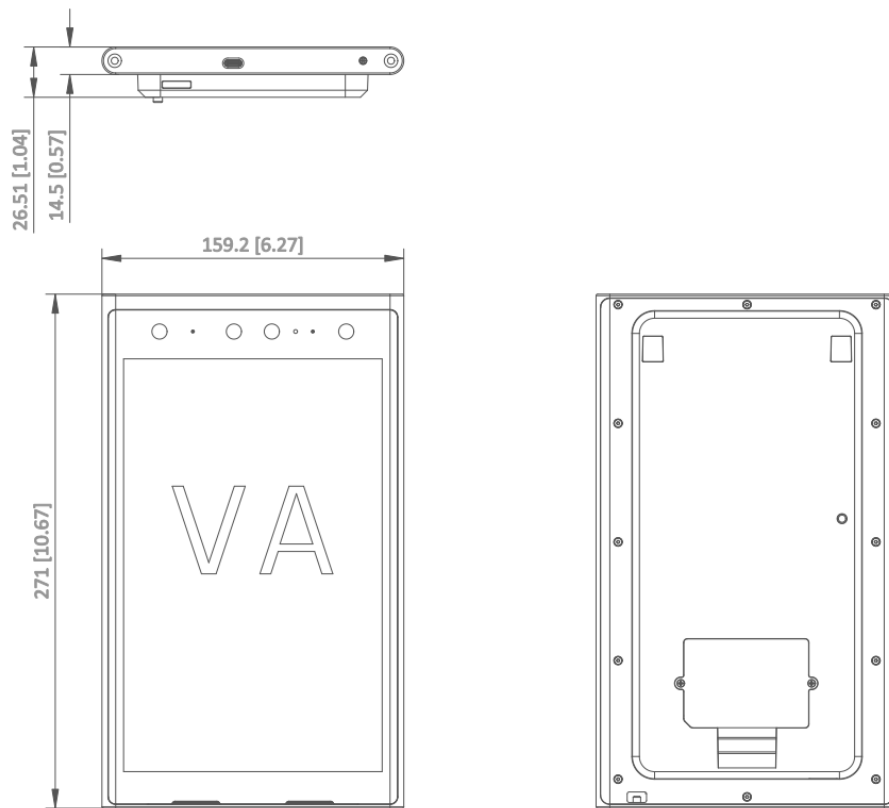

▪ **Dimension**

Unit:mm [inch]

SCALE 1:1

▪ **Accessory**

▪ **Optional**

DS-KAW50-1 50W 12V Power Adapter	DS-KAW50-1N 50W 12V Power Adapter