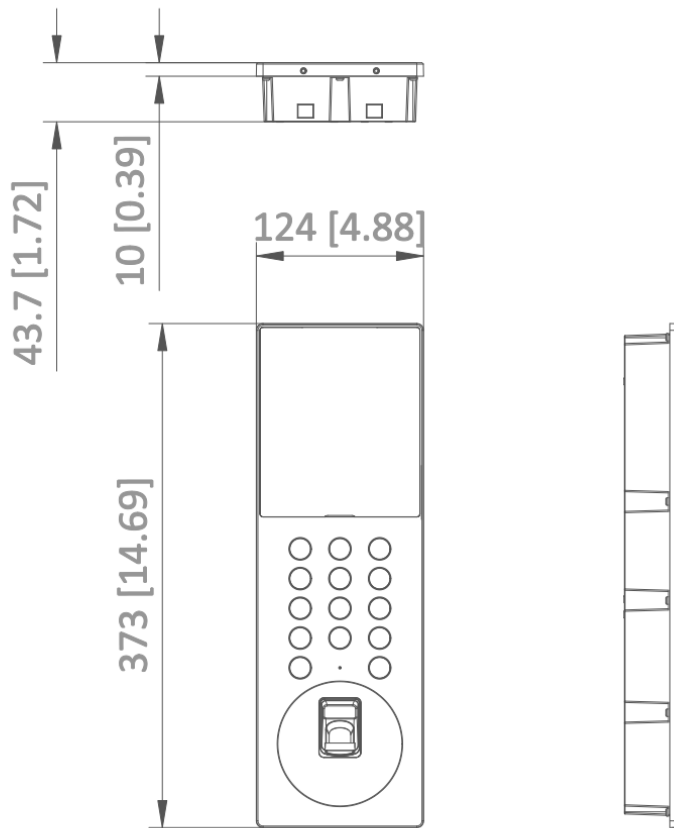

▪ Specification

System parameters	
Operation system	Linux
ROM	1 GB
RAM	4 GB
Processor	Embedded high performance processor
Display parameters	
Screen size	4.3-inch
Operation method	/
Type	Colorful LCD
Resolution	800 × 480
Video parameters	
Lens	2 × 2 MP HD camera
Resolution	Main stream: 1080p@30fps, 720p@30fps Sub stream: VGA@25fps, VGA@30fps
FOV	/
Wide dynamic range (WDR)	Digital WDR/120 dB
Supplement light	IR light, up to 3 m
Video compression standard	H.264
Audio parameters	
Audio input	1 built-in omnidirectional microphone
Audio compression standard	G.711 U, G.711 A
Audio output	1 built-in loudspeaker
Audio compression bitrate	64 Kbps
Audio quality	Noise suppression and echo cancellation
Volume adjustment	Adjustable
Capacity	
User capacity	20,000
Face capacity	20,000
Card capacity	10,000
Fingerprint capacity	5000
Network parameters	
Network protocol	TCP/IP, RTSP
Wi-Fi	/
Bluetooth	/
3G/4G	/
Device interfaces	
Alarm input	4
Network interface	1 RJ-45 10/100/1000 Mbps self-adaptive
TAMPER	1
Exit button	1
RS-485	2 RS-485 (Half duplex, HIKVISION)
USB	/
Wiegand	/

TF card	/
Alarm output	/
Lock control	1 relays, Max. 30 VDC, 2 A
Door contact input	1
General	
Button	Physical buttons
Installation	Flush mounting
Indicator	/
Weight	Net weight: 1.05 kg Gross weight: 2.166 kg
Protective level	IP65
Working temperature	-30 °C to 60 °C (-22 °F to 140 °F)
Working humidity	10% to 90% (no-condensing)
Dimension (W × H × D)	373 mm × 124 mm × 43.7 mm (14.69" × 4.88" × 1.72")
Battery	/
Power supply	12 VDC, 1.5 A
Application environment	Outdoor
Power consumption	≤ 13 W
Language	English, Traditional Chinese, Arabic, Portuguese (Brazil), Russian, Spanish, Turkish, Vietnamese

▪ Available Model

DS-KD9203-FTE6

▪ **Dimension**

Unit: mm [inch]

SCALE	1:1
-------	-----

▪ **Accessory**

▪ **Optional**

DS-KAW50-1 50W 12V Power Adapter	DS-KAW50-1N 50W 12V Power Adapter
	