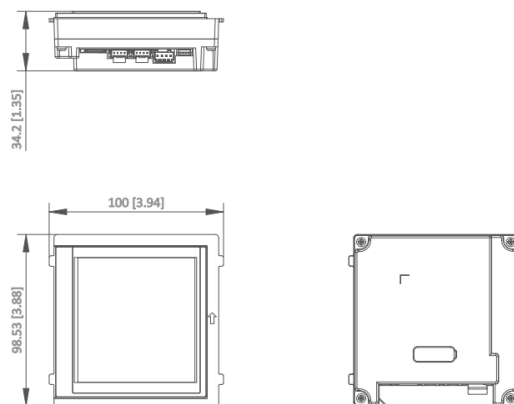

▪ Specific ation

System parameters	
Operation system	Linux
ROM	32 MB
RAM	128 MB
Display parameters	
Screen size	4-inch
Type	IPS
Resolution	480 × 480
Brightness	Adjustable, Max.500 cd/m2
Audio parameters	
Audio input	/
Audio compression standard	/
Audio output	1 buzzer
Audio compression bitrate	/
Audio quality	/
Volume adjustment	/
Loudspeaker consumption	/
Network parameters	
Wireless network	AP mode
Authentication	
Card reading frequency	125 KHz
Card reading distance	2 cm
Card type	EM card
Device interfaces	
TF card	Reserved
DIP switch	8 bits

Two-ware cascading interface	2
General	
Installation	Flush mounting, surface mounting
Protective level	IP65, IK8
Working temperature	-20 °C to 60 °C (-4 °F to 140 °F)
Working humidity	10% to 95% (no-condensing)
Dimension (W × H × D)	100 mm × 100 mm × 35 mm (3.94" × 3.94" × 1.38")
Power supply	12 VDC, supplied by the main module
Power consumption	≤ 4 W
Language	English,French,Portuguese,Spanish,Russian,German,Italian,Polish,Turkish,Vietnamese,Arabic,Czech,Hungarian ,Dutch,Romanian,Bulgarian,Ukrainian,Croatian,Serbian,Greek

▪ **Available Model**

DS-KD-TDE

▪ **Dimension**

Unit:mm [inch]

SCALE 1:1

▪ **Accessory**

▪ **Optional**

<p>DS-KD8003-IME1(B) KD8 Series Modular Door Station</p>	<p>DS-KD8003-IME1(B) /S KD8 Series Pro Modular Door Station</p>	<p>DS-KD8003-IME1(B) /NS KD8 Series Pro Modular Door Station</p>	<p>DS-KD8003-IME1(B) /Surface KD8 Series Pro Modular Door Station</p>	<p>DS-KD8003Y-IME2/ S Two wire main unit</p>
				
<p>DS-KD8003Y-IME2/ NS Two wire main unit</p>	<p>DS-KD8003Y-IME2 Two wire main unit</p>	<p>DS-KD-PMR Induction Loop Module</p>	<p>DS-KD7003EY-IME2 2-wire HD Door Station</p>	<p>DS-KD7003EY-IME2 /Aluminum 2-wire HD Door Station</p>
				