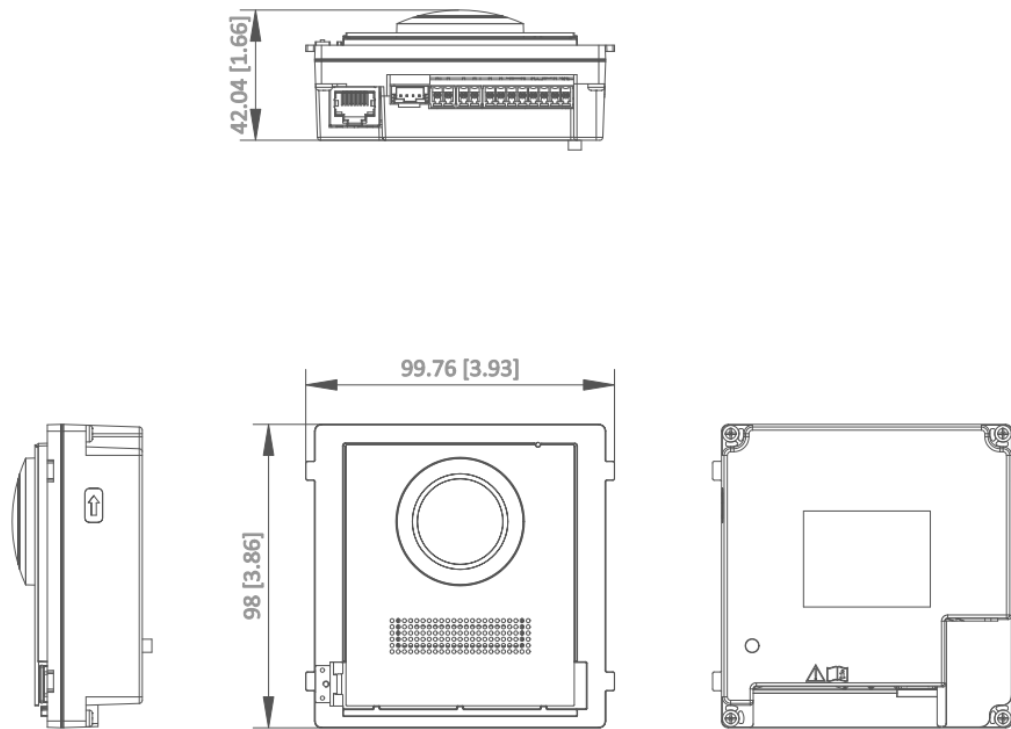

▪ **Dimension**

Unit:mm [inch]

SCALE | 1:1

▪ **Accessory**

▪ **Optional**

DS-KIS602 Video Intercom KIT	DS-KD-ACW1 2nd Video Intercom Brackets	DS-KD-ACF1 2nd Video Intercom Brackets	DS-KD-ACW2 2nd Video Intercom Brackets	DS-KD-ACW3 2nd Video Intercom Brackets