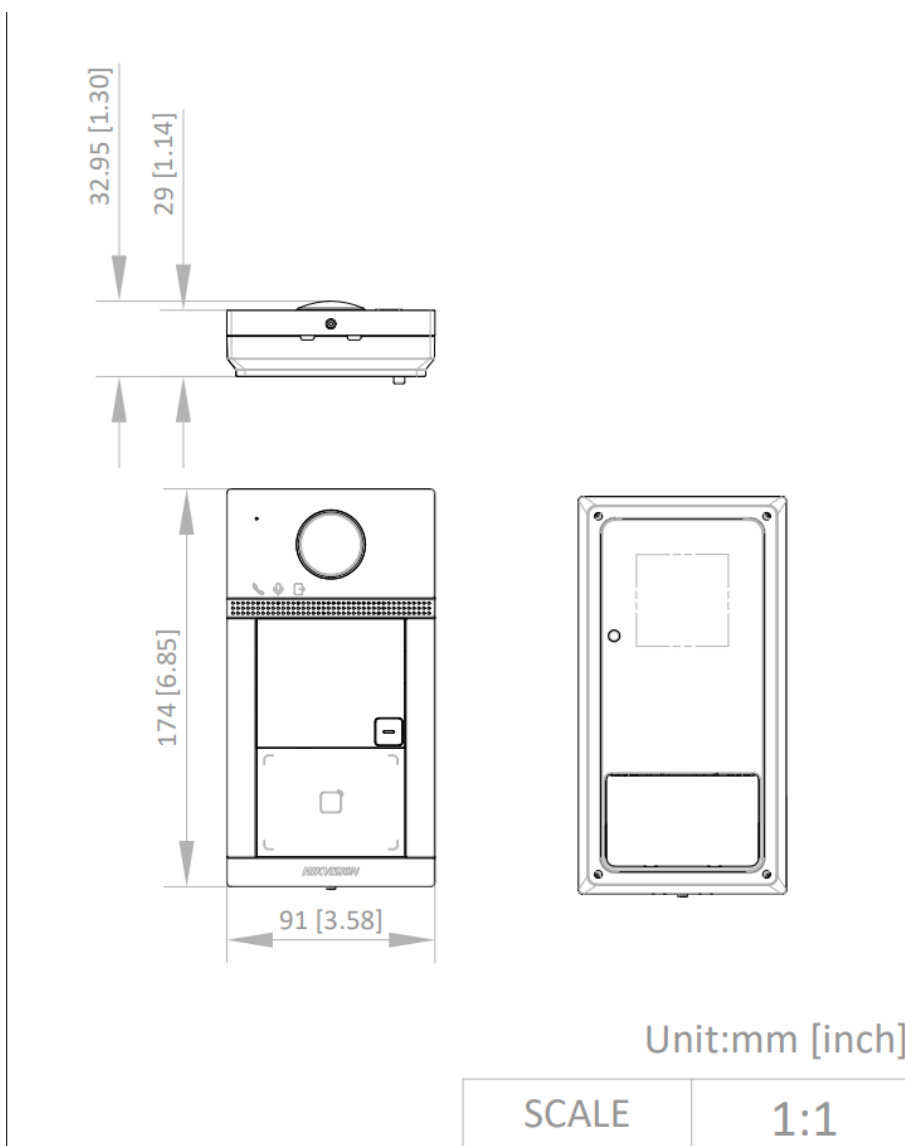

▪ **Dimension**

Headquarters

No.555 Qianmo Road, Binjiang District,
Hangzhou 310051, China
T +86-571-8807-5998
www.hikvision.com

Follow us on social media to get the latest product and solution information.