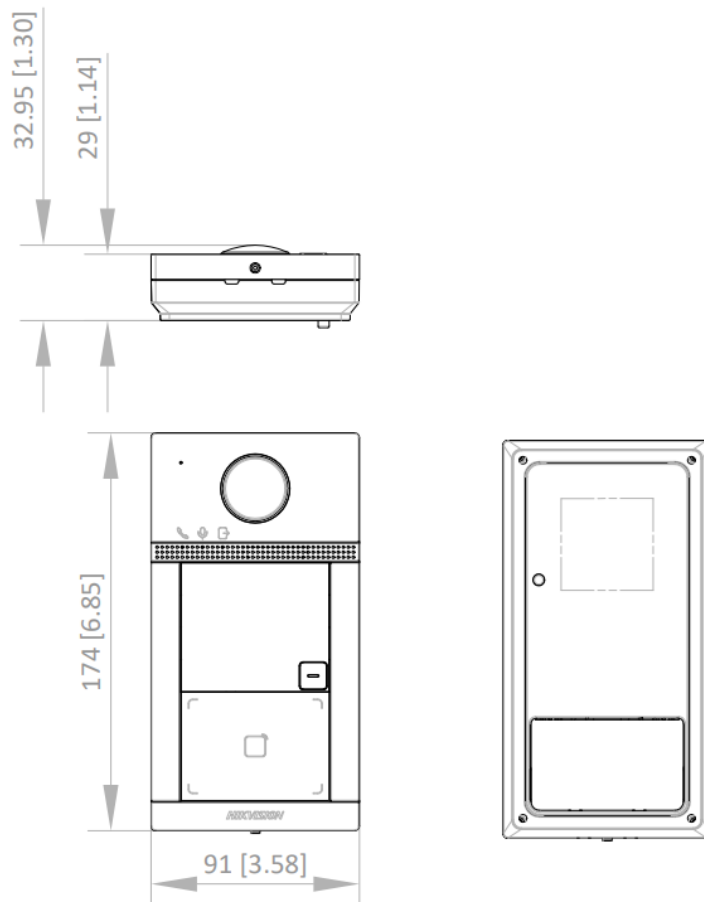

Device interfaces	
Alarm input	4
Network interface	1 RJ-45, 10/100 Mbps self-adaptive
TAMPER	1
Exit button	2
RS-485	1
USB	/
Wiegand	/
TF card	Reserved
Alarm output	/
Lock control	2 relays, Max. 30 VDC 2 A
Door contact input	2
General	
Button	1 physical button
Installation	Surface mounting
Indicator	3
Weight	Net weight: 0.370 kg Gross weight: 0.637 kg
Protective level	IP65, IK08
Working temperature	-40 °C to 53 °C(-40 °F to 127.4 °F)
Working humidity	10% to 95% (no-condensing)
Dimension (W × H × D)	174 mm × 91 mm × 29 mm (6.9" × 3.6" × 1.1")
Battery	/
Application environment	Outdoor
Power consumption	< 10 W
Language	English, French, Portuguese, Portuguese (Brazil), Spanish, Russian, German, Italian, Polish, Arabic, Turkish, Vietnamese, Hungarian, Dutch, Romanian, Czech, Bulgarian, Ukrainian, Croatian, Serbian, Greek, Slovak

▪ **Dimension**

Unit:mm [inch]

SCALE	1:1
-------	-----

Headquarters

No.555 Qianmo Road, Binjiang District,
Hangzhou 310051, China
T +86-571-8807-5998
www.hikvision.com

Follow us on social media to get the latest product and solution information.