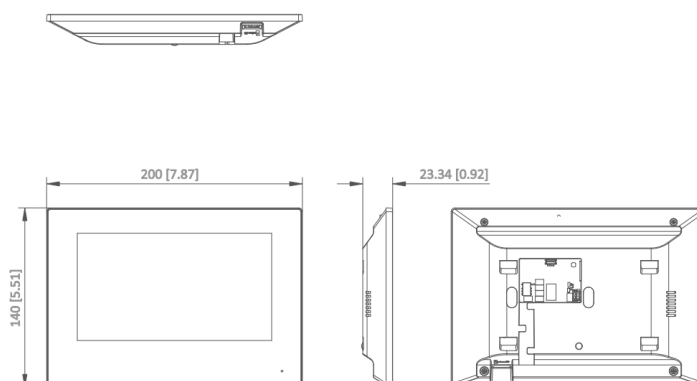

TF card	/
Alarm output	/
Power interface	1 (12VDC power input)
General	
Button	/
Installation	Surface mounting, table mounting
Indicator	/
Protective level	/
Working temperature	-10 °C to 50 °C (14 °F to 133 °F)
Working humidity	10% to 90%
Dimensions	200 mm × 140 mm × 23.6 mm (7.87" × 5.51" × 0.93")
Battery	/
Power supply	IEEE802.3af, standard PoE 12 VDC
Application environment	Indoor
Power consumption	≤ 3 W
Language	English, Russian, Bulgarian, Hungarian, Greek, German, Italian, Czech, Slovak, French, Polish, Dutch, Portuguese (Brazil), Spanish, Hebrew, Romanian, Turkish, Estonian, Danish, Swedish, Norwegian, Finnish, Vietnamese, Croatian, Slovenian, Serbian, Arabic, Portuguese (Portugal), Lithuanian, Uzbek, Kazakh, Mongolian, Ukrainian
Weight	Without package: 330 g (0.73 lb), With package: 667g (1.47 lb)

▪ Available Model

DS-KH6320-LE1(B)/White

DS-KH6320-LE1(B)/White/HiWatch/标配

DS-KH6320-LE1(B)/White/HiWatch套包专用

▪ Dimension

Unit:mm [inch]

SCALE 1:1

- **Accessory**
- **Optional**