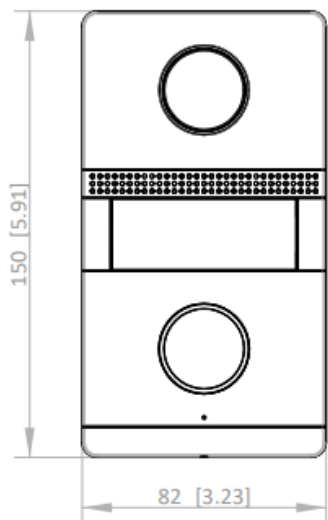

No.555 Dianmo Road, Binjiang District,  
Hangzhou 310051, China  
T: +86-571-8807-5998  
www.hikvision.com

Follow us on social media to get the latest product and solution information.

Alarm output	/
Lock control	2 relays, Max. to 30 VDC, 2 A
Door contact input	2
DIP switch	4
<b>General</b>	
Button	1
Installation	Flush mounting
Indicator	/
Weight	Net weight: 355.2 g Gross weight: 508.1 g
Protective level	IP65, IK7
Working temperature	-30 °C to +60 °C (-22 °F to 140 °F)
Working humidity	10% to 90%
Dimension (W × H × D)	150 mm × 82 mm × 23.5 mm (5.91" × 3.23" × 0.93")
Battery	/
Power supply	48 VDC, 0.5 A
Application environment	Outdoor
Power consumption	≤ 12 W

## Physical Interface

No.	Description	No.	Description
1	Camera	6	Terminals
2	Loudspeaker	7	Debugging Port
3	Call Button	8	DIP Switch
4	Microphone	9	Volume Adjust
5	TAMPER		

HikvisionHQ

HikvisionHQ

Hikvision\_Global

Hikvision  
Corporate Channel

hikvisionhq

▪ **Available Model**

DS-KV1101-ME2/Flush

▪ **Dimension**

Unit:mm [inch]

SCALE | 1:1

**Headquarters**

No.555 Qianmo Road, Binjiang District,  
Hangzhou 310051, China  
T +86-571-8807-5998  
www.hikvision.com

Follow us on social media to get the latest product and solution information.