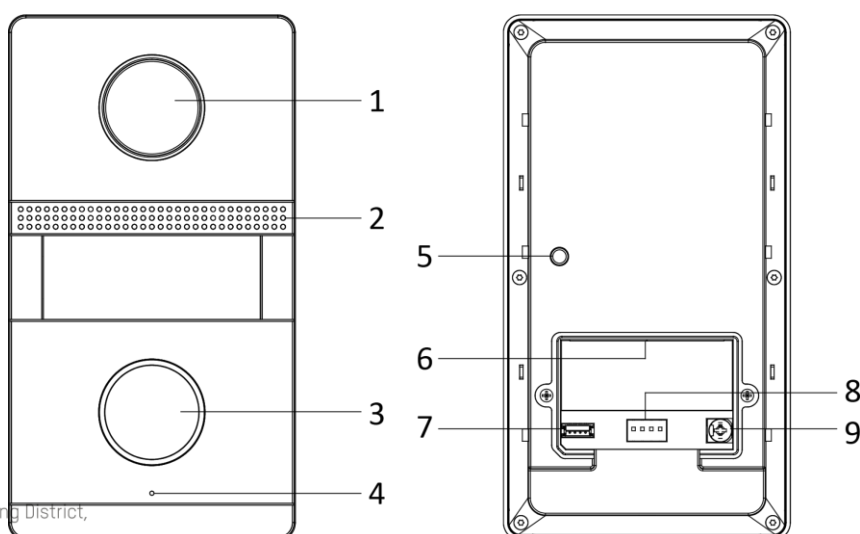

## ▪ Specification

System parameters	
Operation system	Embedded Analog operation system
ROM	/
RAM	/
Processor	/
Display parameters	
Screen size	/
Operation method	/
Type	/
Resolution	/
Video parameters	
Lens	Low Illumination 2 MP HD IR Camera
Resolution	Main stream : 1920 × 1080 Sub stream : 720 × 480
FOV	Horizontal: 100°, Vertical: 69°
Wide dynamic range (WDR)	Support
Supplement light	White light supplement
Video compression standard	/
Audio parameters	
Audio input	Built-in omnidirectional microphone
Audio compression standard	/
Audio output	Built-in loudspeaker (More than 85 dB within 20 cm)
Audio compression bitrate	/
Audio quality	/
Volume adjustment	Adjustable with screwdriver
Capacity	
User capacity	/
Face capacity	/
Card capacity	/
Linked network camera capacity	/
Network parameters	
Network protocol	/
Wi-Fi	/
Bluetooth	/
3G/4G	/
Device interfaces	
Alarm input	4
Network interface	/
TAMPER	1
Exit button	2
RS-485	/
USB	/
Wiegand	/
TF card	/

No.555 Dianmo Road, Binjiang District,  
Hangzhou 310051, China  
T: +86-571-8807-5998  
www.hikvision.com

Follow us on social media to get the latest product and solution information.

Alarm output	/
Lock control	2 relays, Max. to 30 VDC, 2 A
Door contact input	2
DIP switch	4
<b>General</b>	
Button	1
Installation	Flush mounting
Indicator	/
Weight	Net weight: 355.2 g Gross weight: 508.1 g
Protective level	IP65, IK7
Working temperature	-30 °C to +60 °C (-22 °F to 140 °F)
Working humidity	10% to 90%
Dimension (W × H × D)	150 mm × 82 mm × 23.5 mm (5.91" × 3.23" × 0.93")
Battery	/
Power supply	48 VDC, 0.5 A
Application environment	Outdoor
Power consumption	≤ 12 W

## Physical Interface

No.	Description	No.	Description
1	Camera	6	Terminals
2	Loudspeaker	7	Debugging Port
3	Call Button	8	DIP Switch
4	Microphone	9	Volume Adjust
5	TAMPER		