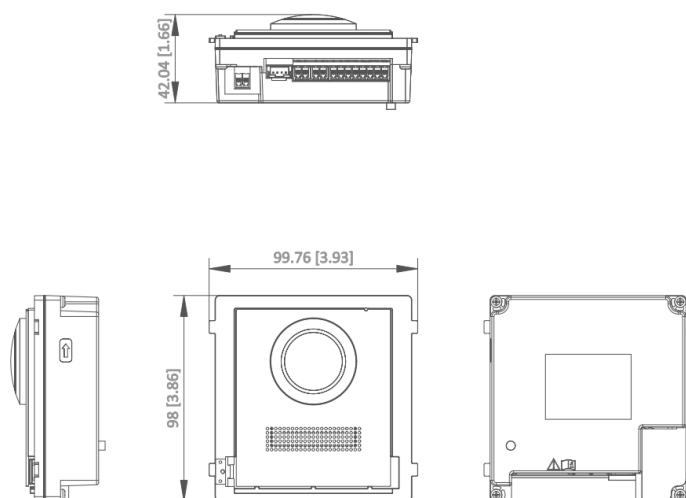

TF card	NA
Alarm output	NA
Lock control	2 relays, Max. to 30 VDC, 2 A
Door contact input	2
Two-Wire IP interface	NA
General	
Button	/
Installation	Surface mounting, flush mounting
Indicator	/
Weight	Net weight: 0.425 kg Gross weight: 0.600 kg
Protective level	IP65
Working temperature	-40 °C to 60 °C (-40 °F to 140 °F)
Dimension (W × H × D)	100 mm × 98 mm × 42 mm
Battery	/
Power supply	Powered by KAD704Y or KAD706Y series distributor
Application environment	Outdoor
Power consumption	≤ 4 W
Language	English,French,Portuguese,BrazilianPortuguese,Spanish,Russian,German,Italian,Polish, Turkish,Vietnamese,Arabic,Czech,Hungarian,Dutch,Romanian,Bulgarian,Ukrainian,Croatian, Serbian,Greek,Slovak

▪ Available Model

DS-KD8003Y-IME2/NS

▪ Dimension

Unit:mm [inch]

SCALE 1:1