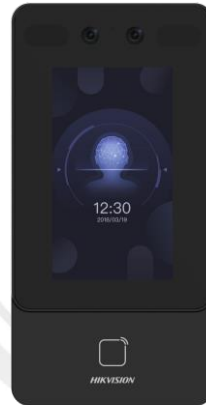

DS-K1T342DWX Face Recognition Terminal

Face recognition terminal adopts deep learning algorithm, which helps to recognize the face faster with higher accuracy. It also supports multiple authentication modes: face/card authentication, etc. It can be applied in multiple scenarios, such as buildings, enterprises, financial industries, and other important areas.

- Max.1500 faces capacity, and Max.3000 cards
- Face Recognition Terminal, 4.3-inch LCD touch screen, 2 Mega pixel wide-angle lens, Built-in Mifare/Felica/DESfire card reading module
- Two-way audio with client software, indoor station, and main station; Supports TCP/IP, Wi-Fi
- Supports ISAPI, ISUP5.0
- Configuration via the web client
- Face Recognition Distance: 0.3 m to 1.5 m
- Duration < 0.2 s/User
- Accuracy rate ≥ 99%
- Supports mask recognition

▪ Specification

System	
Operation system	Linux
Display	
Dimensions	4.3-inch
Resolution	272 × 480
Type	LCD
Operation method	Capacitive touch screen
Video	
Pixel	2 MP
Lens	× 2
Video standard	PAL (Default) and NTSC
Network	
Wired network	10 M/100 M self-adaptive
Wi-Fi	Support
Interface	
Network interface	1
RS-485	1
Wiegand	1
Lock output	1
Exit button	1
Door contact input	1
IO input	-
IO output	-
TAMPER	1
USB	1
Capacity	
Card capacity	3,000
Face capacity	1,500
Event capacity	150,000
Authentication	
Card type	Mifare 1 card, DESfire card, Felica card
Card reading frequency	13.56 MHz
Face recognition duration	< 0.2 s
Face recognition accuracy rate	> 99%
Face recognition distance	0.3 to 1.5 m
Function	
Face anti-spoofing	Support
Audio prompt	Support
Time synchronization	Support
General	
Power supply	12-24 VDC, 1 A
Working temperature	-30 °C to 60 °C (-22 °F to 140 °F)
Working humidity	0 to 90% (No condensing)