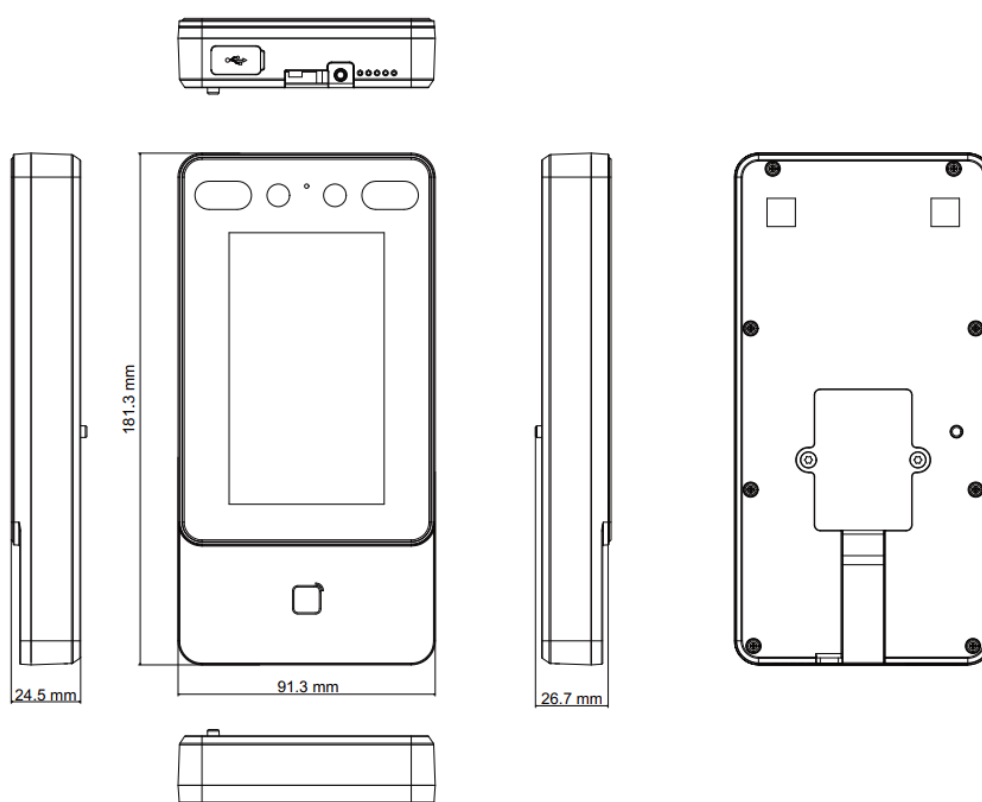

Dimensions	91.3 mm × 181.3 mm × 24.5 mm (3.59" × 7.14" × 0.96")
Installation	Wall Mounting
Protective level	IP65
Weight	Gross weight: 0.93 kg (2.05 lbs) Net weight: 0.36 kg (0.79 lbs)
Language	English, Spanish (South America), Arabic, Thai, Indonesian, Russian, Vietnamese, Portuguese (Brazil), Korean; Japanese

▪ **Available Model**

DS-K1T342DWX

▪ **Dimension**