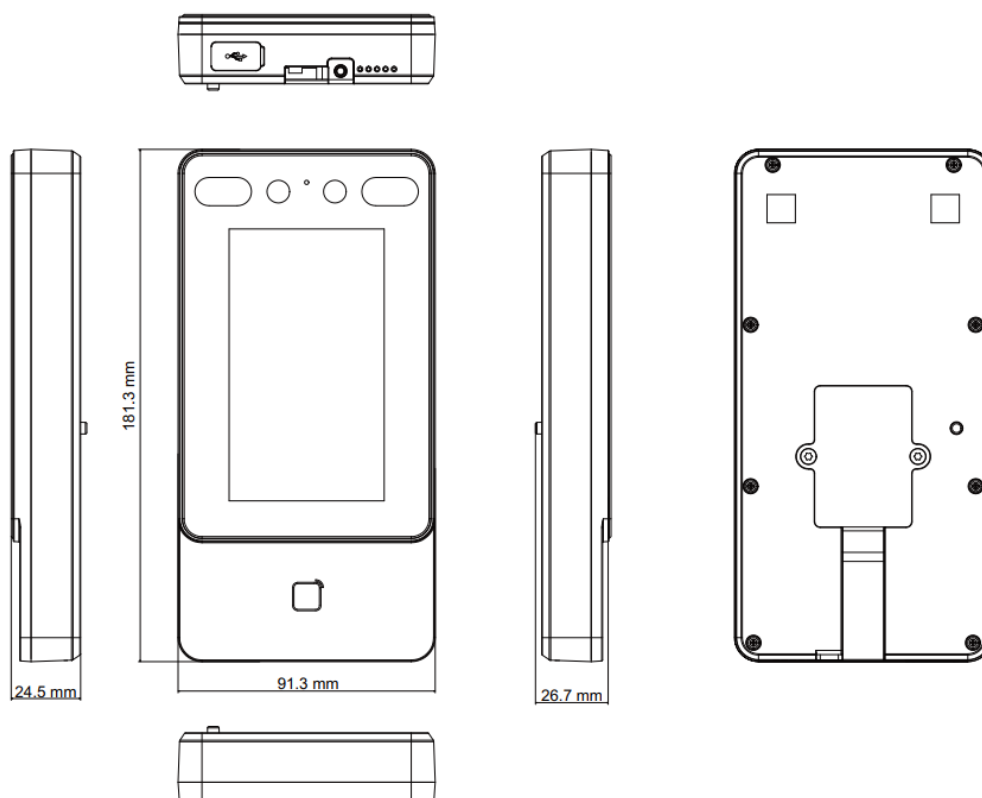

Dimensions	91.3 mm × 181.3 mm × 24.5 mm (3.59" × 7.14" × 0.96")
Installation	Wall Mounting
Protective level	IP65
Weight	Gross weight: 0.93 kg (2.05 lbs) Net weight: 0.36 kg (0.79 lbs)
Language	English, Spanish (South America), Arabic, Thai, Indonesian, Russian, Vietnamese, Portuguese (Brazil), Korean

▪ **Available Model**

DS-K1T342MX

▪ **Dimension**