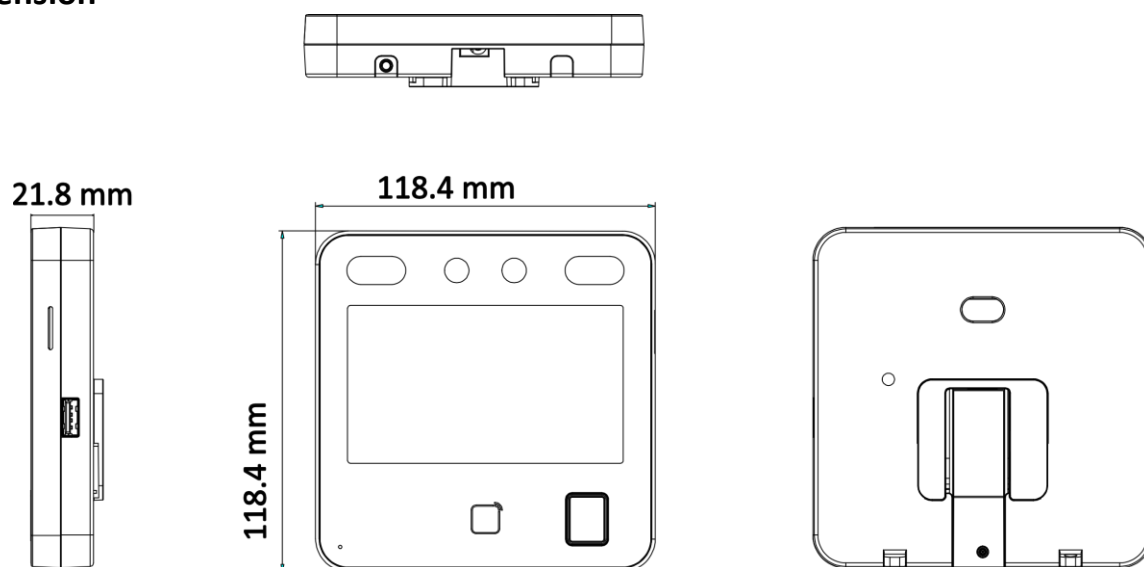

▪ **Dimension**