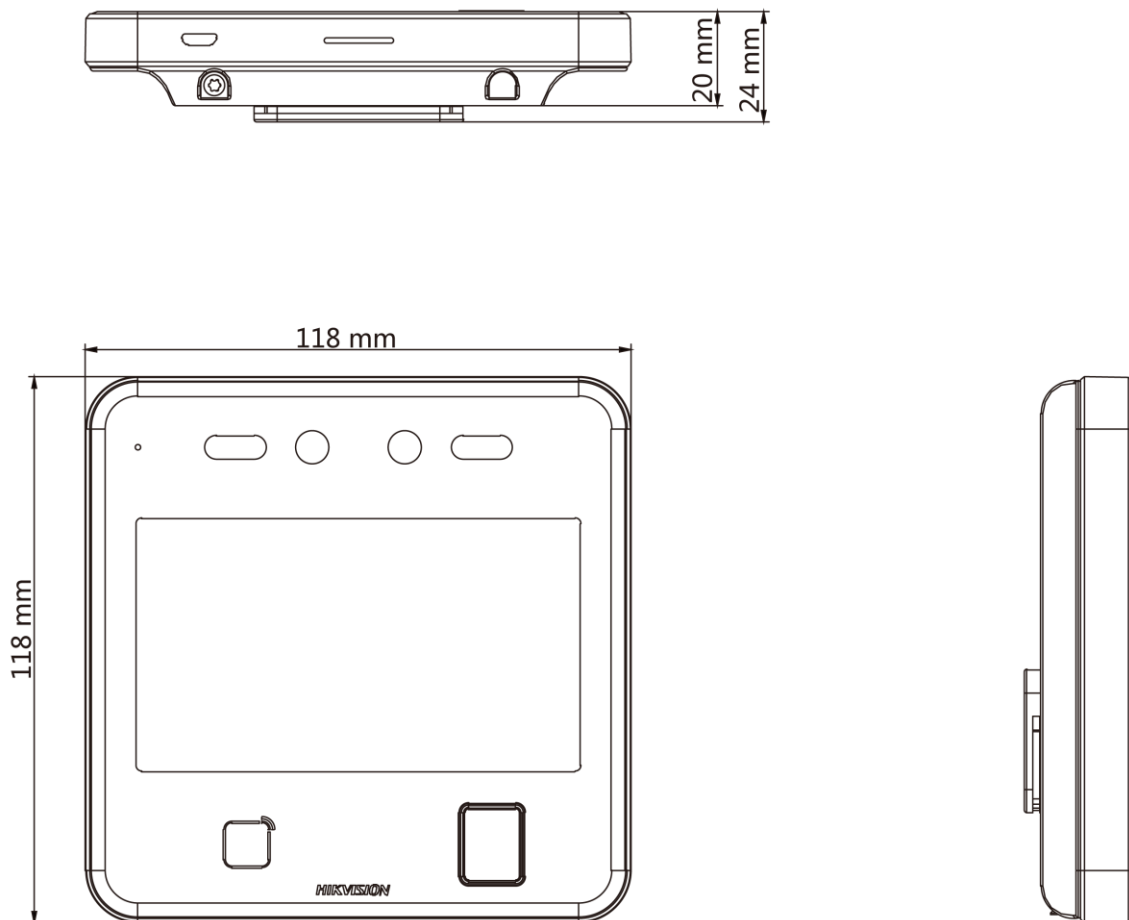

▪ **Dimension**

▪ **Accessory**

▪ **Optional**

DS-KAB642-D 642 Bracket	DS-KAB671-P2 Stand Stick