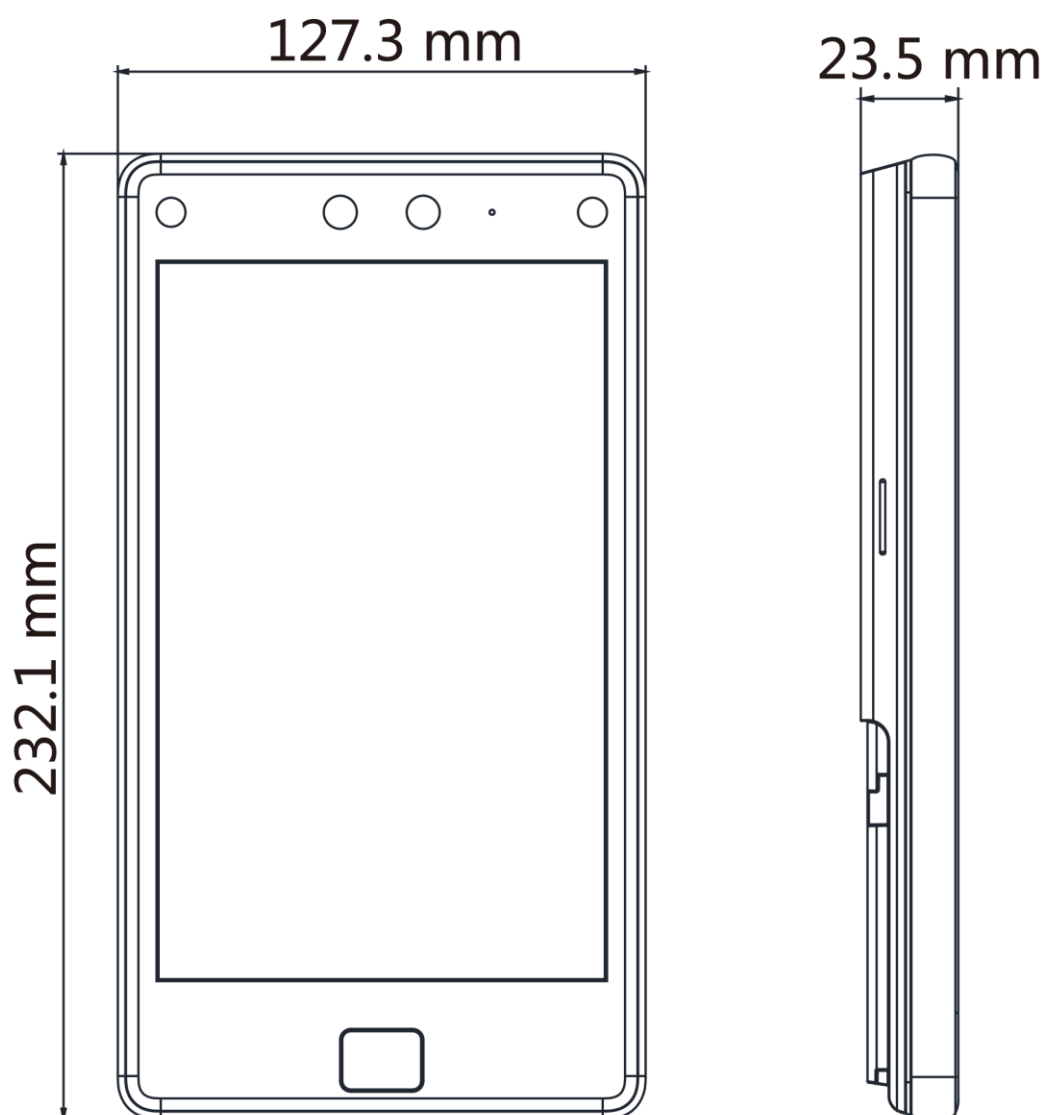

▪ Dimension

▪ Accessory

▪ Optional

DS-KAB6-D1 Base Bracket	DS-KAB6-ZU1 Brackets for face terminals	DS-KAB671-P2 Stand Stick	DS-KAB6-W1 Bracket