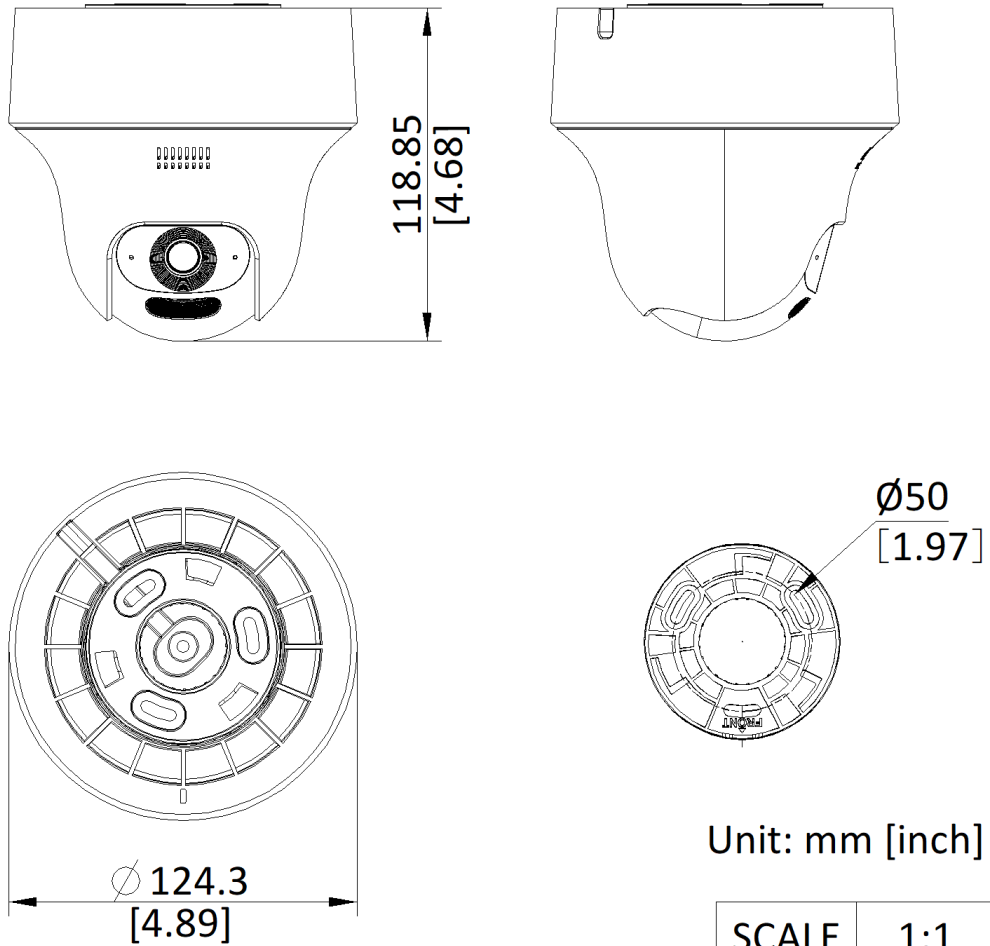

▪ Specification

Camera	
Image Sensor	1/2.9" Progressive Scan CMOS
Max. Resolution	1920 × 1080
Min. Illumination	Color: 0.03 Lux @ (F2.2, AGC ON), B/W: 0.015Lux @ (F2.2, AGC ON), 0 Lux with IR
Lens	
Focal Length	2.8 mm 4 mm
FOV	2.8mm: Horizontal field of view: 96.5°, vertical field of view: 52°, diagonal field of view: 115.5° 4mm: Horizontal field of view: 76.8°, vertical field of view: 42.5°, diagonal field of view: 89.7°
Aperture	F2.2
Illuminator	
Supplement Light Type	IR, White Light
Supplement Light Range	White light distance: up to 15 m, IR distance: up to 20 m
IR Wavelength	850 nm
PTZ	
Movement Range (Pan)	0° to 350°
Movement Range (Tilt)	0° to 75°
Pan Speed	Up to 20°/s
Tilt Speed	Up to 10°/s
Video	
Main Stream	50 Hz: 25 fps (1920 × 1080, 1280 × 720) 60 Hz: 30 fps (1920 × 1080, 1280 × 720)
Sub-Stream	50 Hz: 25 fps (768 × 432) 60 Hz: 30 fps (768 × 432)
Video Compression	H.265, H.264, MJPEG
Video Bit Rate	32 Kbps to 8 Mbps
H.264 Type	Baseline Profile/Main Profile/High Profile
H.265 Type	Main Profile
Audio	
Audio Compression	G.711ulaw/AAC-LC
Audio Bit Rate	AAC-LC: 16 Kbps, 32 Kbps, 64 Kbps; G.711ulaw: 64 Kbps
Audio Sampling Rate	8 kHz/16 kHz
Environment Noise Filtering	Yes
Network	
Protocols	IPv4/IPv6, HTTP, QoS, SMTP, NTP, RTSP, RTP, RTCP, TCP/IP, UDP, DHCP, Bonjour
API	Open Network Video Interface (Version 18.12, Profile S, Profile G, Profile T), ISAPI, SDK, Hik-Connect
User/Host	Up to 32 users. 3 levels: Administrator, Operator and User
Security	Password protection, complicated password, watermark, basic and digest authentication for HTTP, WSSE and digest authentication for Open Network Video Interface, security audit log, host authentication (MAC address)

▪ Available Model

DS-2CV1F23G2-LIDWF(2.8mm)(B)

DS-2CV1F23G2-LIDWF(4mm)(B)

▪ Dimension

Headquarters

No.555 Qianmo Road, Binjiang District,
Hangzhou 310051, China
T +86-571-8807-5998
www.hikvision.com

Follow us on social media to get the latest product and solution information.