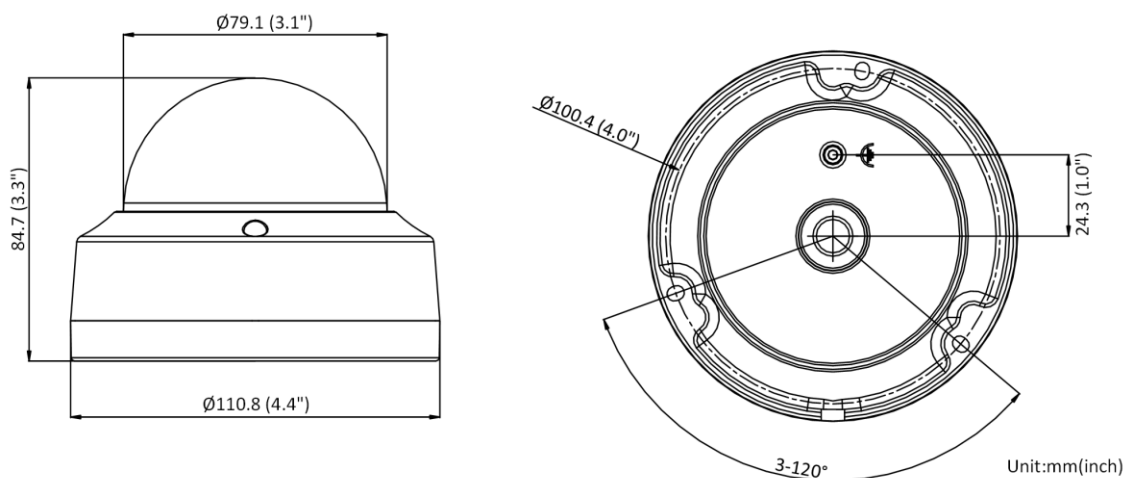

Level	Description
Top-level protection	Hikvision products at this level are equipped for use in areas where professional anti-corrosion protection is a must. Typical application scenarios include coastlines, docks, chemical plants, and more.
Moderate protection	Hikvision products at this level are equipped for use in areas with moderate anti-corrosion demands. Typical application scenarios include coastal areas about 2 kilometers (1.24 miles) away from coastlines, as well as areas affected by acid rain.
No specific protection	Hikvision products at this level are equipped for use in areas where no specific anti-corrosion protection is needed.

▪ **Dimension**