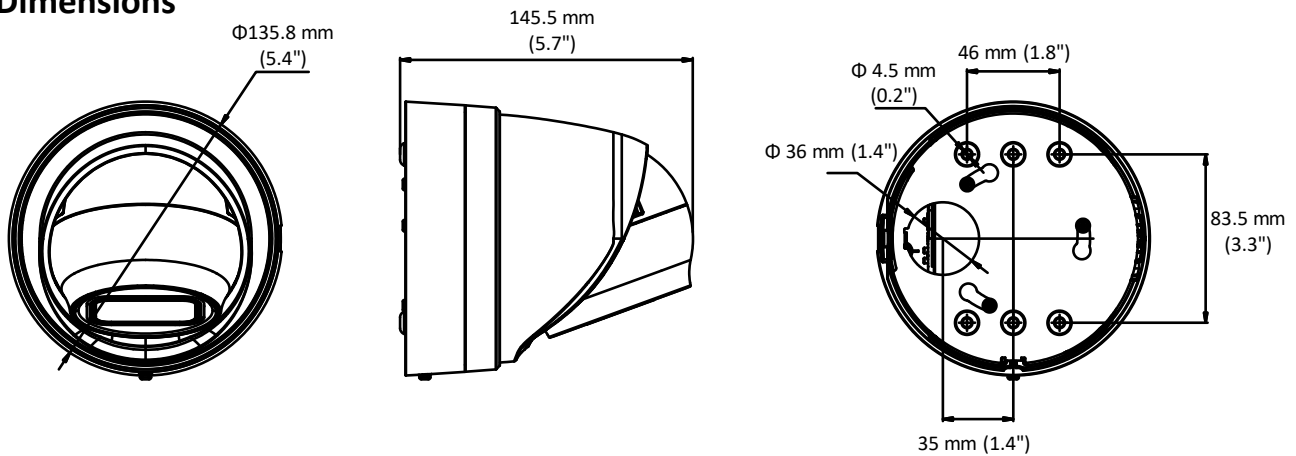

Dimensions	Φ 135.8 mm × 145.5 mm (Φ 5.4" × 5.7")
Weight	With Package: approx. 1220 g (2.7 lb.) Camera: approx. 1060 g (2.3 lb.)

**Available Model:**

DS-2CD2H45FWD-IZS (2.8 to 12 mm)

**Dimensions**

**Accessories**