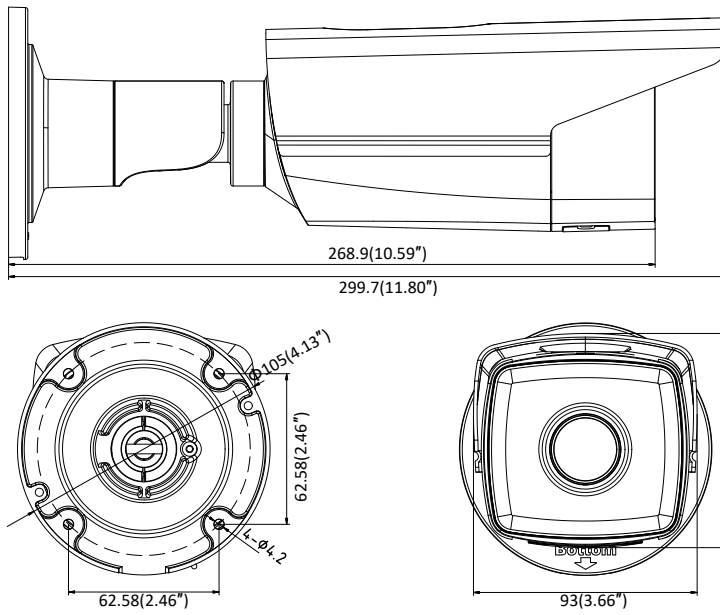

Available Model

DS-2CD2T25FWD-I5(2.8 mm), DS-2CD2T25FWD-I5(4 mm), DS-2CD2T25FWD-I5(6 mm), DS-2CD2T25FWD-I5(8 mm),
DS-2CD2T25FWD-I5(12 mm)
DS-2CD2T25FWD-I8(2.8 mm), DS-2CD2T25FWD-I8(4 mm), DS-2CD2T25FWD-I8(6 mm), DS-2CD2T25FWD-I8(8 mm),
DS-2CD2T25FWD-I8(12 mm)

Dimension

Unit: mm (inch)