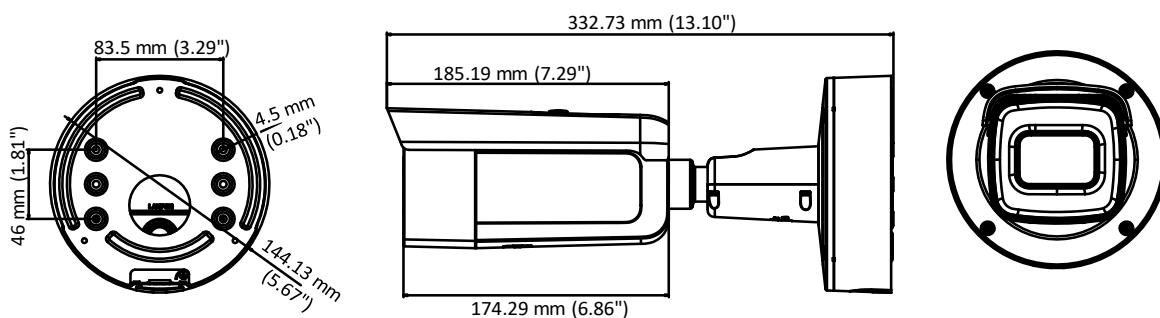

Material	Metal
Dimensions	Φ144.13×332.73 mm (Φ5.67"× 13.10")
Weight	Camera: Approx. 1890 g (4.17 lb.)

Available Model:

DS-2CD2625FHWD-IZS

▪ Typical Application

Hikvision products are classified into three levels according to their anti-corrosion performance. Refer to the following description to choose for your using environment.

This model has NO SPECIFIC PROTECTION.

Level	Description
Top-level protection	Hikvision products at this level are equipped for use in areas where professional anti-corrosion protection is a must. Typical application scenarios include coastlines, docks, chemical plants, and more.
Moderate protection	Hikvision products at this level are equipped for use in areas with moderate anti-corrosion demands. Typical application scenarios include coastal areas about 2 kilometers (1.24 miles) away from coastlines, as well as areas affected by acid rain.
No specific protection	Hikvision products at this level are equipped for use in areas where no specific anti-corrosion protection is needed.

Dimensions

Accessories