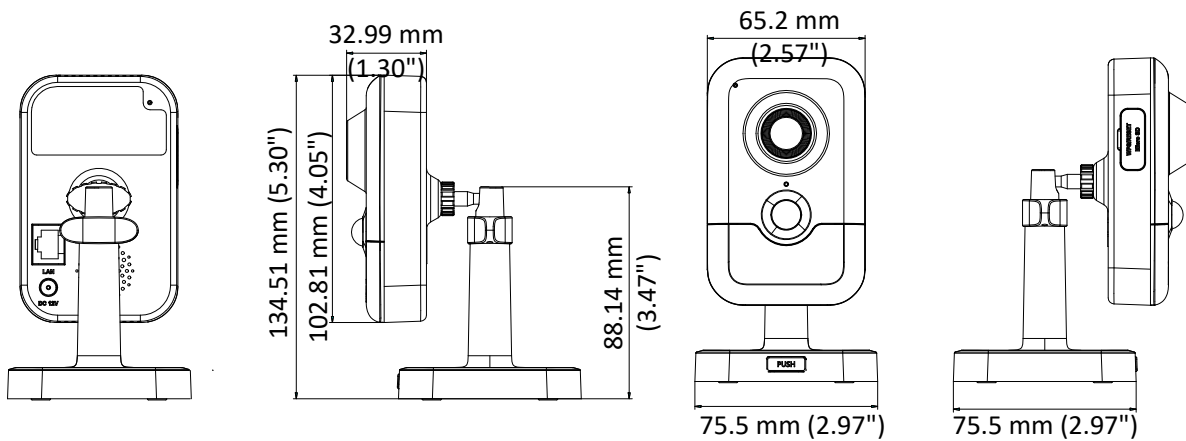

Web Client Language	32 languages English, Russian, Estonian, Bulgarian, Hungarian, Greek, German, Italian, Czech, Slovak, French, Polish, Dutch, Portuguese, Spanish, Romanian, Danish, Swedish, Norwegian, Finnish, Croatian, Slovenian, Serbian, Turkish, Korean, Traditional Chinese, Thai, Vietnamese, Japanese, Latvian, Lithuanian, Portuguese (Brazil)
Power Supply	12 VDC ± 20%, PoE (802.3af, class 3)
Power Consumption and Current	12 VDC, 0.38 A, max. 7 W PoE (802.3af, 36 V to 57 V), 0.2 A to 0.1 A, max. 7 W
Material	Plastic
Dimensions	102.8 mm × 65.2 mm × 32.6 mm (4.05" × 2.57" × 1.28")
Weight	Camera: Approx. 128 g (0.28 lb.)

Available Model

DS-2CD2425FWD-I (2.8 mm), DS-2CD2425FWD-IW (2.8 mm)

Dimension