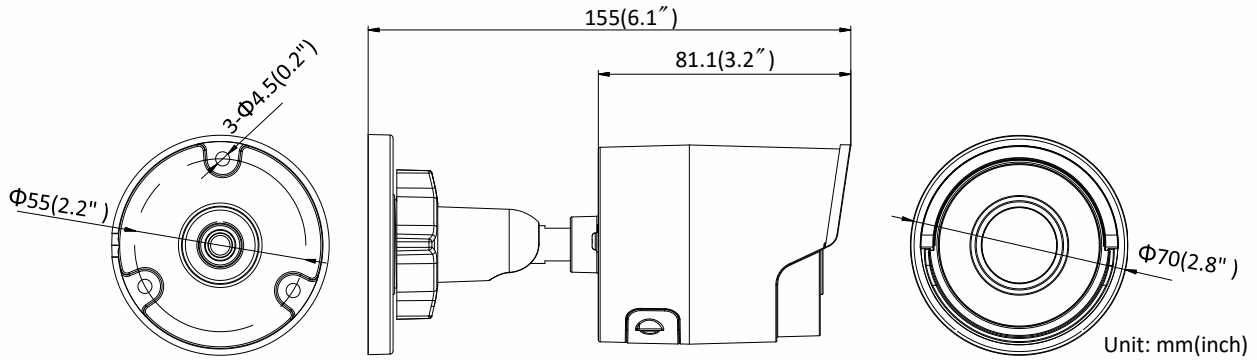

Available Model

DS-2CD2045FWD-I (2.8/4/6/8/12 mm)

Dimension