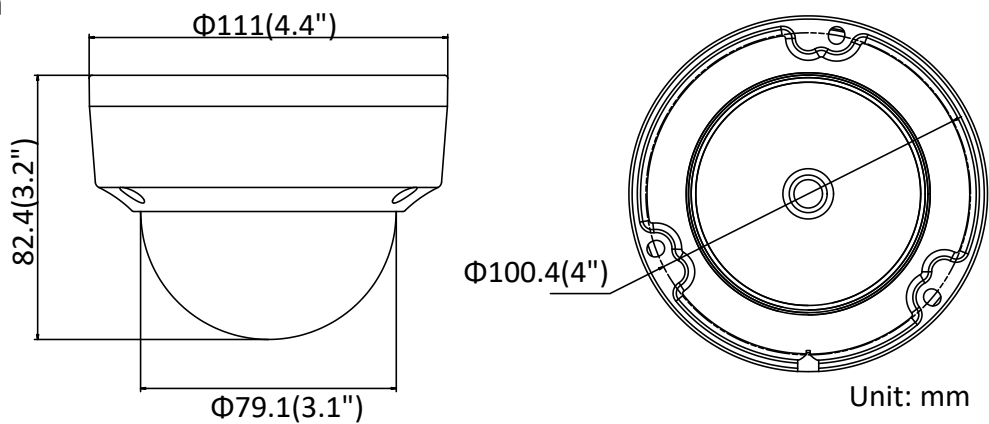

Power Consumption and Current	DC: 12 V, 0.6 A, max. 7.5 W PoE: (802.3af, 36 V to 57 V), 0.3 A to 0.2 A, max. 9 W
Protection Level	IP67, IK10
Material	Camera body: metal, bubble: plastic
Dimensions	Camera: $\Phi$ 111 mm $\times$ 82.4 mm ( $\Phi$ 4.4" $\times$ 3.2") Package: 134 $\times$ 134 $\times$ 108 mm (5.3" $\times$ 5.3" $\times$ 4.3")
Weight	Camera: approx. 500 g (1.1 lb.)

### Dimension