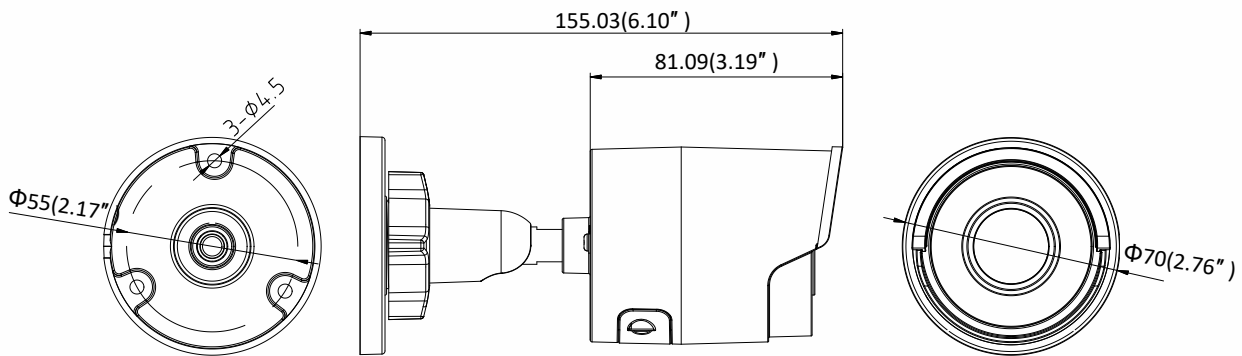

Dimension

Accessory

Distributed by

HIKVISION®

Headquarters

No.555 Qianmo Road, Binjiang District,
Hangzhou 310051, China
T +86-571-8807-5998
overseasbusiness@hikvision.com

Hikvision USA
T +1-909-895-0400
sales.usa@hikvision.com

Hikvision Italy
T +39-0438-6902
info.it@hikvision.com

Hikvision Singapore
T +65-6684-4718
sg@hikvision.com

Hikvision Africa
T +27 (10) 0351172
sale.africa@hikvision.com

Hikvision Europe
T +31-23-55-42-770
info.eu@hikvision.com

Hikvision France
T +33(0)1-85-330-450
info.fr@hikvision.com

Hikvision Oceania
T +61-2-8599-4233
salesau@hikvision.com

Hikvision Hong Kong
T +852-2151-1761

Hikvision Middle East
T +971-4-8816086
salesme@hikvision.com

Hikvision Spain
T +34-91-737-16-55
info.es@hikvision.com

Hikvision Canada
T +1-909-895-0400
sales.usa@hikvision.com

Hikvision Russia
T +7-495-669-67-99
saleru@hikvision.com

Hikvision Poland
T +48-22-460-01-50
poland@hikvision.com

Hikvision Korea
T +82-31-731-8841
sales.korea@hikvision.com

Hikvision India
T +91-22-28469900
sales@pramahikvision.com

Hikvision UK
T +01628-902140
support.uk@hikvision.com

Hikvision Brazil
T +55 11 3318-0050
Latam.support@hikvision.com