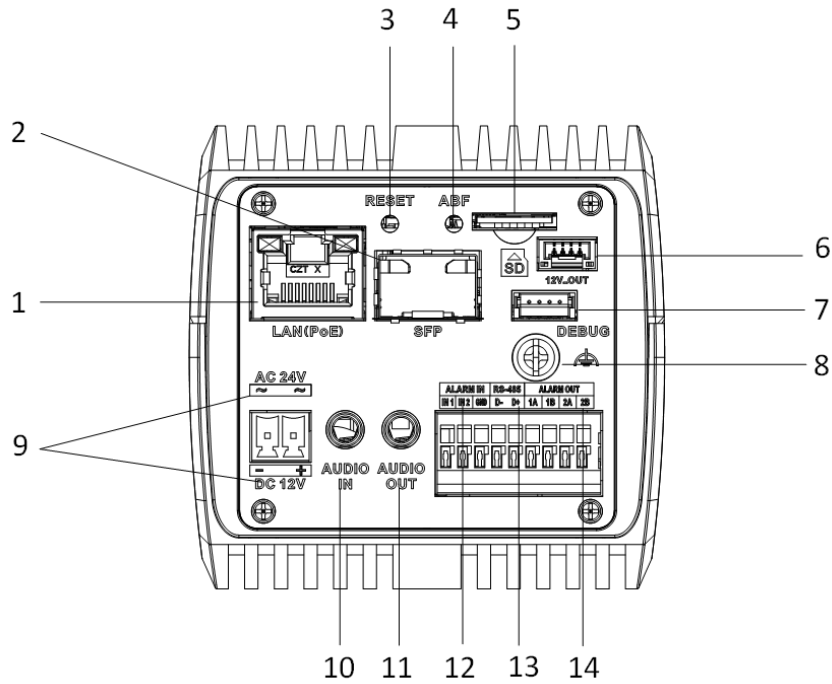

▪ **Physical Interface**