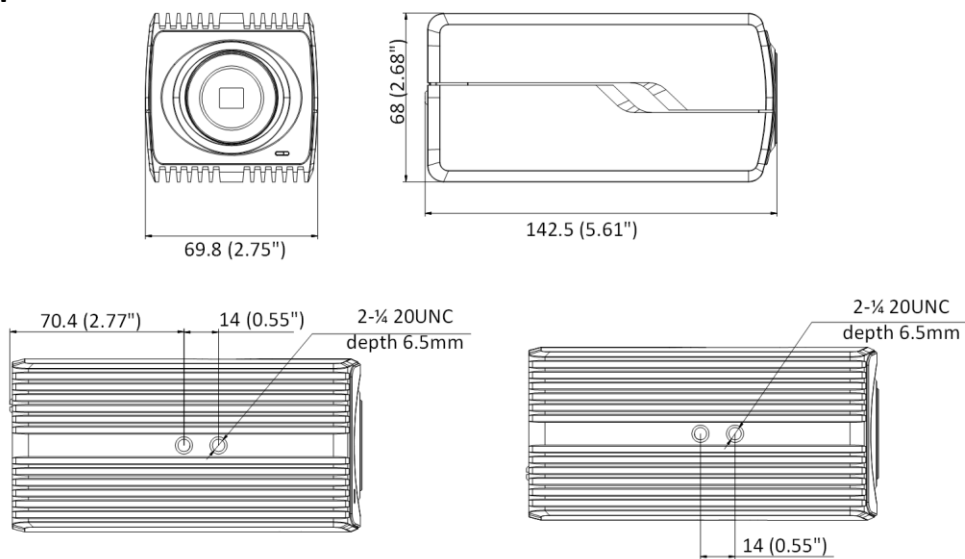

▪ **Physical Interface**

*Note: The interface varies depending on the model. Please refer to the actual product.

▪ **Available Model**

iDS-2CD7086G0/H-AP

▪ **Dimension**

Unit: mm (inch)

▪ **Accessory**

▪ **Optional**