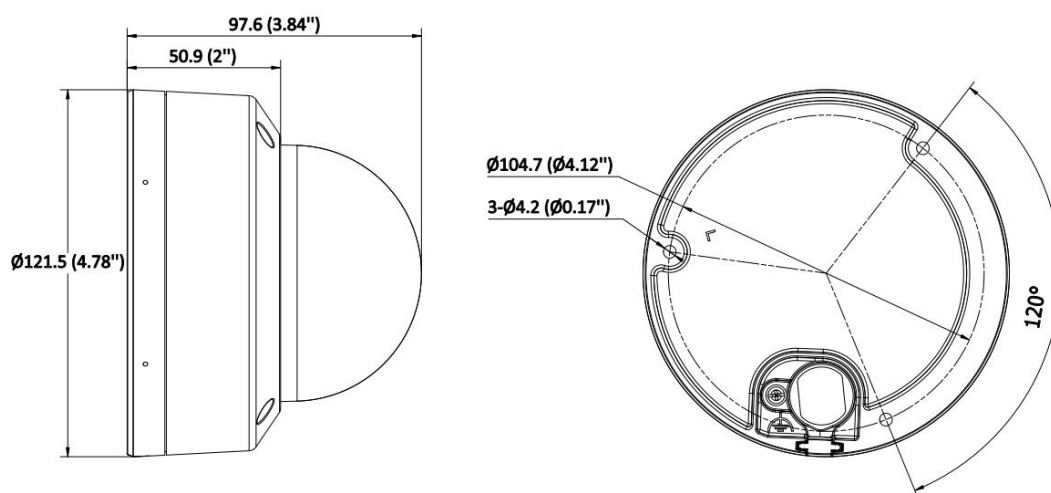

docks, chemical plants, and more.
Moderate protection	Hikvision products at this level are equipped for use in areas with moderate anti-corrosion demands. Typical application scenarios include coastal areas about 2 kilometers (1.24 miles) away from coastlines, as well as areas affected by acid rain.
No specific protection	Hikvision products at this level are equipped for use in areas where no specific anti-corrosion protection is needed.

▪ **Available Model**

DS-2CD3783G2-IZSU(2.7-13.5mm)(B)

▪ **Dimension**

Unit: mm (inch)

▪ **Accessory**

▪ **Optional**

DS-1272ZJ-120 Wall mount	DS-1272ZJ-120B Wall mount	DS-1271ZJ-120 Pendant Mount	DS-1275ZJ-SUS Vertical pole mount	DS-1276ZJ-SUS Corner mount