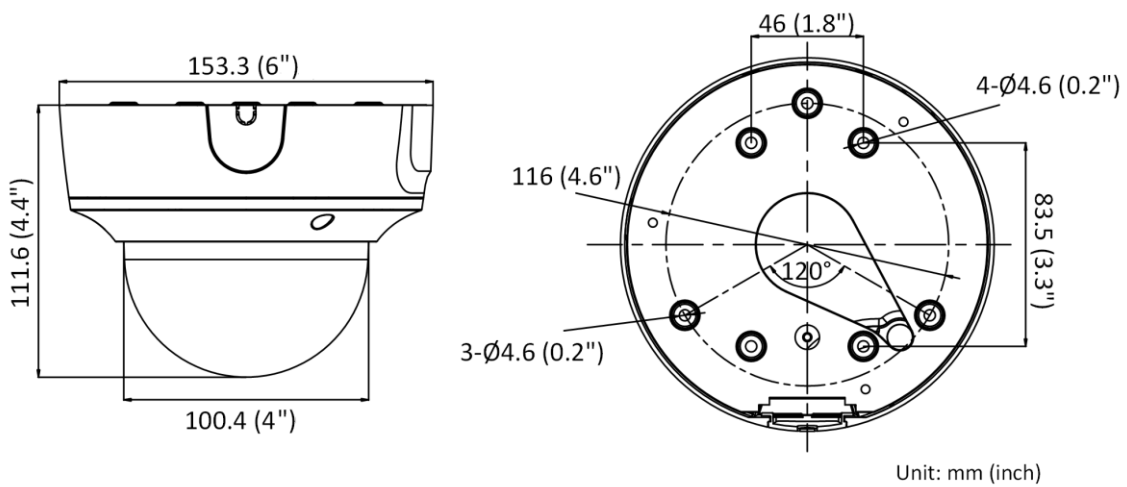

Moderate protection	Hikvision products at this level are equipped for use in areas with moderate anti-corrosion demands. Typical application scenarios include coastal areas about 2 kilometers (1.24 miles) away from coastlines, as well as areas affected by acid rain.
No specific protection	Hikvision products at this level are equipped for use in areas where no specific anti-corrosion protection is needed.

▪ **Available Model**

DS-2CD3743G2-IZS(2.7-13.5mm)

▪ **Dimension**