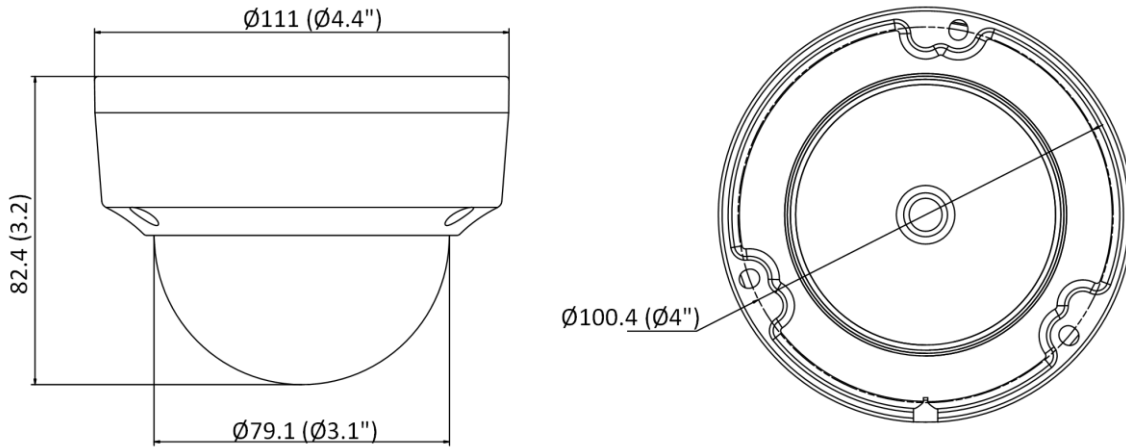

▪ Specification

Camera	
Image Sensor	1/3" progressive scan CMOS
Max. Resolution	2560 × 1440
Min. Illumination	Color: 0.01 Lux @(F2.0, AGC ON), B/W: 0 Lux with IR
Shutter Time	1/3 s to 1/100,000 s
Day & Night	IR cut filter
Angle Adjustment	Pan: 0° to 355°, tilt: 0° to 75°
Lens	
Focal Length & FOV	2.8 mm, horizontal FOV 98.0°, vertical FOV 53.1°, diagonal FOV 114.7° 4 mm, horizontal FOV 78.7°, vertical FOV 43.1°, diagonal FOV 92.3°
Lens Mount	M12
Focus	Fixed
Aperture	F2.0
Lens Type	Fixed focal lens, 2.8 and 4 mm optional
Iris Type	Fixed
Illuminator	
Supplement Light Type	IR
Supplement Light Range	Up to 30 m
IR Wavelength	850 nm
Smart Supplement Light	Yes
Video	
Main Stream	50 Hz: 20 fps (2560 × 1440) 25 fps (1920 × 1080, 1280 × 720) 60 Hz: 20 fps (2560 × 1440) 30 fps (1920 × 1080, 1280 × 720)
Sub-Stream	50 Hz: 25 fps (640 × 480, 640 × 360) 60 Hz: 30 fps (640 × 480, 640 × 360)
Video Compression	Main stream: H.265/H.264/H.264+/H.265+ Sub-stream: H.265/H.264/MJPEG
Video Bit Rate	32 Kbps to 8 Mbps
H.264 Type	Baseline Profile/Main Profile/High Profile
H.265 Type	Main Profile
Region of Interest (ROI)	1 fixed region for main stream
Network	
Protocols	TCP/IP, ICMP, HTTP, HTTPS, FTP, DHCP, DNS, DDNS, RTP, RTSP, RTCP, NTP, UPnP, SMTP, IGMP, 802.1X, QoS, IPv6, Bonjour, IPv4, UDP, SSL/TLS
Simultaneous Live View	Up to 6 channels
API	Open Network Video Interface, ISAPI
User/Host	Up to 32 users. 3 levels: administrator, operator and user
Client	iVMS-4200, Hik-Connect

▪ Available Model

DS-2CD1143G0-I(2.8mm)(C)

DS-2CD1143G0-I(4mm)(C)

▪ Dimension

Unit: mm (inch)

▪ **Accessory**

▪ **Optional**

DS-1272ZJ-110B Wall mount	DS-1258ZJ Wall mount	DS-1272ZJ-110 Wall mount	DS-1271ZJ-110 Pendant Mount	DS-1275ZJ-SUS Vertical pole mount
				
				
DS-1276ZJ-SUS Corner mount	DS-1280ZJ-DM18 Junction box	DS-1259ZJ Inclined ceiling mount	DS-1250ZJ Water-proof	DS-2280ZJ-WA110 Junction box
				