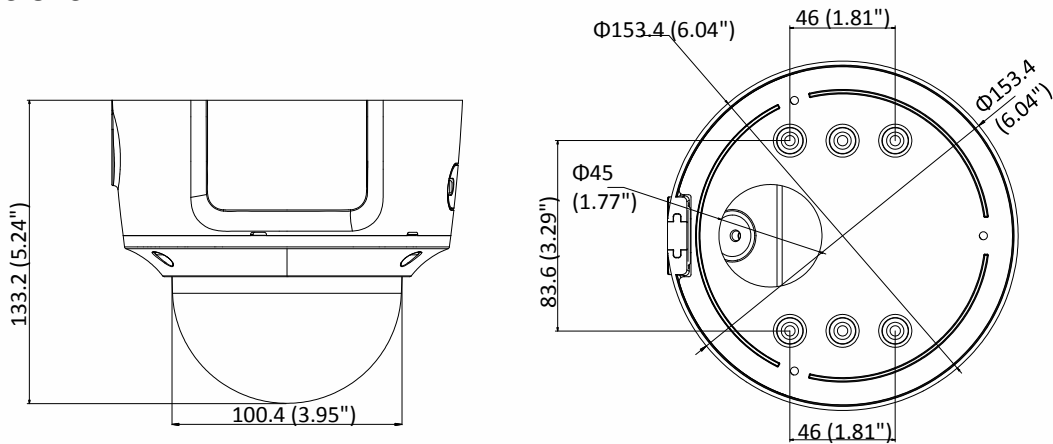

Power Consumption and Current	12 VDC, 0.9 A, max. 10.5 W PoE (802.3af, 36V to 57V), 0.4 A to 0.2 A, max. 12.5 W
Protection Level	IP67, IK10
Material	Metal
Dimensions	Φ 153.4 × 133.2 mm (Φ 6.04" × 5.24")
Weight	Camera: 1287 g (2.8 lb.)

Dimensions

Unit: mm(inch)

Accessories

DS-1471ZJ-155
Pendant Mount

DS-1473ZJ-155
Wall Mount

DS-1475ZJ-SUS
Vertical Pole Mount

DS-1476ZJ-SUS
Corner Mount

DS-1227ZJ-DM37
In-ceiling Mount