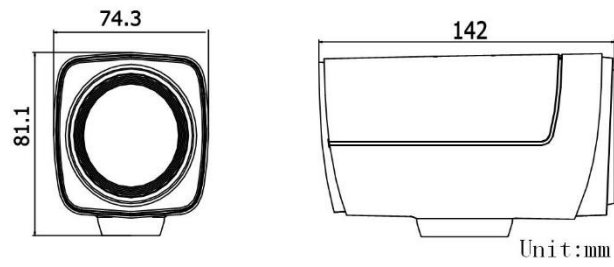

Dimension

Accessory

Optional

DS-1293ZJ	DS-1292ZJ	DS-1331HZ-CZ