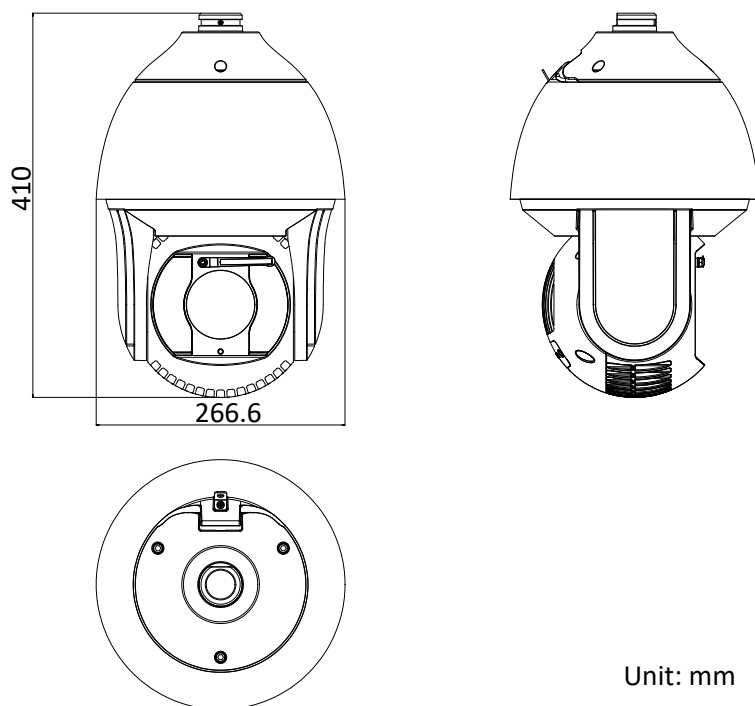

Power	24 VAC (Max. 60 W, including max. 18 W for IR and max. 6 W for heater) Hi-PoE (Max. 50 W, including max. 18 W for IR and max. 6 W for heater)
Working Temperature	Outdoor: -40°C to 70°C (-40°F to 158°F)
Working Humidity	≤ 90%
Protection Level	IP67 Standard, IK10 (only supported by camera without wiper), NEMA 4X, 6,000V Lightning Protection, Surge Protection and Voltage Transient Protection
Material	Metal
Dimensions	Φ 266.6 mm × 410 mm (Φ 10.50" × 16.14")
Weight	Approx. 8 kg (17.64 lb)

DORI

The DORI (detect, observe, recognize, identify) distance gives the general idea of the camera ability to distinguish persons or objects within its field of view.

It is calculated based on the camera sensor specification and the criteria given by EN 62676-4: 2015.

DORI	Detect	Observe	Recognize	Identify
Definition	25 px/m	63 px/m	125 px/m	250 px/m
Distance (Tele)	2768.2 m (9141.1 ft)	1105.6 m (3627.4 ft)	557.2 m (1828.2 ft)	278.6 m (914.1 ft)

Order Model

DS-2DF8245IX-AELUHK (C), without wiper, 24 VAC & Hi-PoE

DS-2DF8245IX-AELWUHK (C), with wiper, 24 VAC & Hi-PoE

Dimensions

Unit: mm