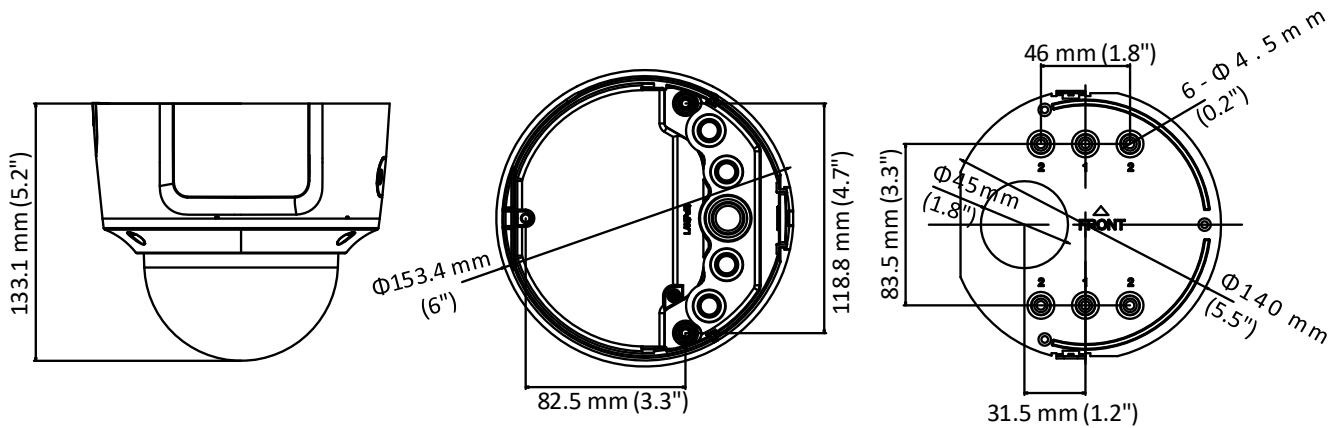

Specifications

Camera	
Image Sensor	1/2.5" Progressive Scan CMOS
Min. Illumination	0.011 lux @(F1.4, AGC ON), 0 lux with IR
Shutter Speed	1/3 s to 1/100,000 s
Slow Shutter	Yes
Auto-Iris	Yes
Day & Night	IR Cut Filter
Digital Noise Reduction	3D DNR
WDR	120dB
3-Axis Adjustment	Pan: 0° to 355°, tilt: 0° to 75°, rotate: 0° to 355°
Lens	
Focal Length	2.7 to 13.5 mm
Aperture	F1.4~F1.9
Focus	Auto
FOV	Horizontal field of view: 116° to 30° Vertical field of view: 60° to 17° Diagonal field of view: 144° to 33.5°
Lens Mount	Φ14
IR	
IR Range	Up to 50 m
Wavelength	850nm
Compression Standard	
Video Compression	Main stream: H.265/H.264 Sub stream: H.265/H.264/MJPEG Third stream: H.265/H.264
H.264 Type	Main Profile/High Profile
H.264+	Main stream supports
H.265 Type	Main Profile
H.265+	Main stream supports
Video Bit Rate	32 Kbps to 16 Mbps
Audio Compression	G.711/G.722.1/G.726/MP2L2/PCM
Audio Bit Rate	64Kbps(G.711)/16Kbps(G.722.1)/16Kbps(G.726)/32-192Kbps(MP2L2)
Smart Feature-set	
Behavior Analysis	Line crossing detection, intrusion detection, object removal detection, unattended baggage detection
Exception Detection	Scene change detection
Face Detection	Yes
Region of Interest	Support 1 fixed region for main stream and sub-stream
Image	
Max. Resolution	2688 × 1520
Main Stream	50Hz: 25 fps (2688 × 1520, 2304 × 1296, 1920 × 1080) 60Hz: 30 fps (2688 × 1520, 2304 × 1296, 1920 × 1080)
Sub-Stream	50Hz: 15fps(1920 x1080) , 25 fps (640 × 480, 640 × 360, 320 × 240) 60Hz: 15fps(1920 x1080) , 30 fps (640 × 480, 640 × 360, 320 × 240)

Available Model:

DS-2CD3745G0-IZSUHK (2.7 to 13.5 mm)

Dimensions

Accessories

DS-1471ZJ-155
Pendant Mount

DS-1473ZJ-155
Wall Mount

DS-1475ZJ-SUS
Vertical Pole Mount

DS-1476ZJ-SUS
Corner Mount