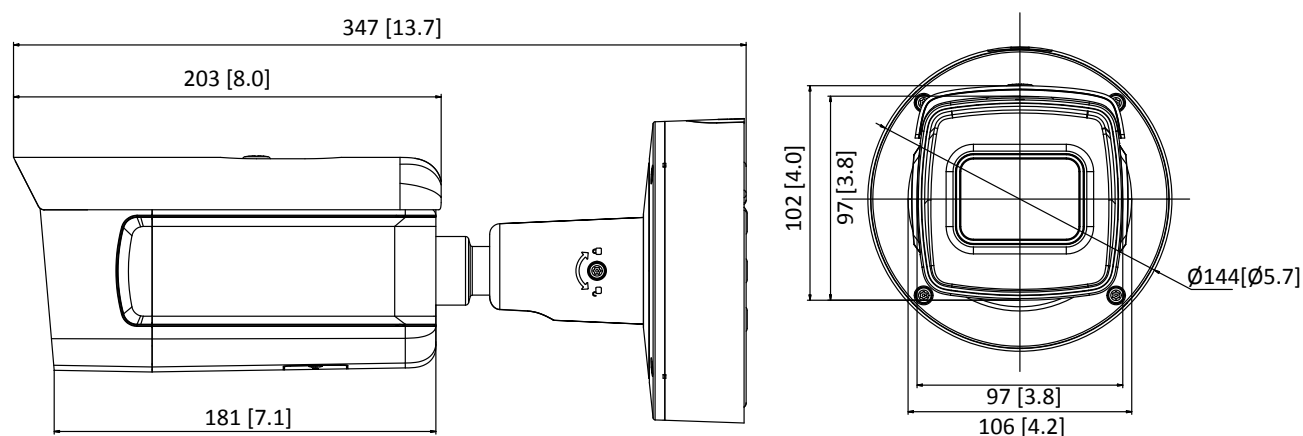

Power Supply	12 VDC $\pm$ 20%, two-core terminal block PoE (802.3at, class 4)
Power Consumption and Current	-IZS: 12 VDC, 1.0 A, max. 12 W; PoE (802.3at, 42.5 V to 57 V), 0.3 A to 0.2 A -IZHS: 12 VDC, 1.3 A, max. 15 W; PoE (802.3at, 42.5 V to 57 V), 0.4 A to 0.3 A
Protection Level	IP67, IK10
Heater	-H: yes
Material	Aluminum alloy
Dimensions	Camera: $\Phi 144 \times 347$ mm ($\Phi 5.7'' \times 13.7''$) With package: $405 \times 190 \times 180$ mm ($15.9'' \times 7.5'' \times 7.1''$)
Weight	Camera: approx. 2.45 kg (5.40 lb.) With package: approx. 2.7 kg (5.95 lb.)

* Listed resolutions are only selectable options. It does not mean that all streams can work at their maximum resolution at the same time.

Available Model

DS-2CD5A85G0-IZS(2.8–12 mm), DS-2CD5A85G0-IZHS(2.8–12 mm)

*-H: Heater supported.

Dimension

Unit: mm[inch]

Accessory