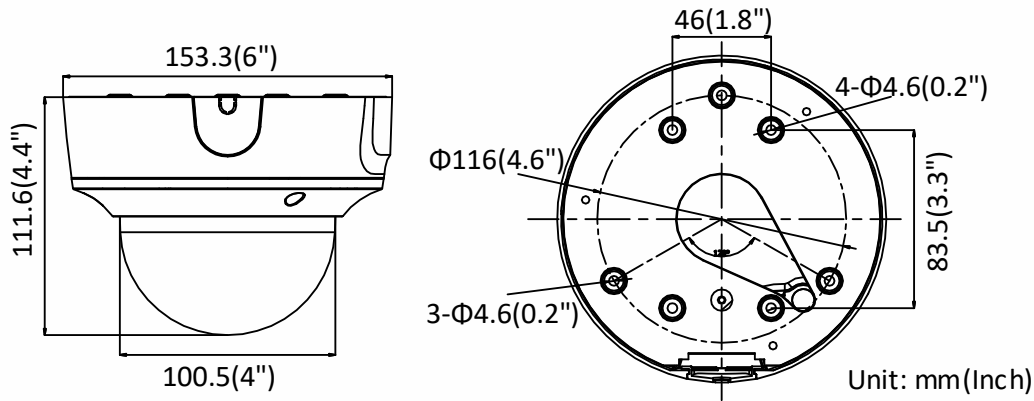

Dimensions