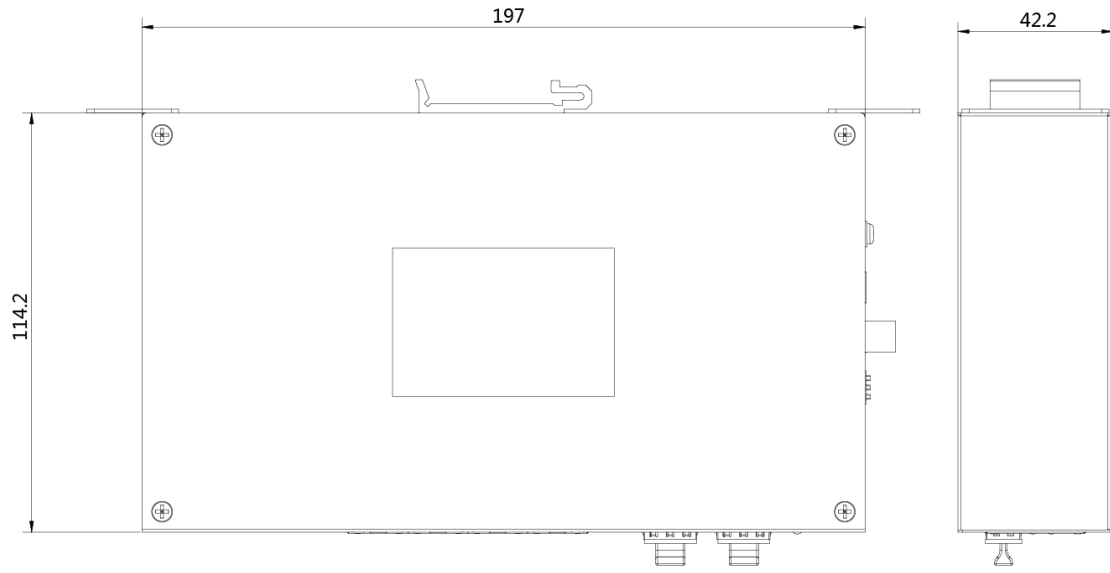

Physical Interface

Front panel:

Back panel:

Available Model

DS-3T0510HP-E

Dimension (unit: mm)

Typical Application

8-Port Gigabit PoE