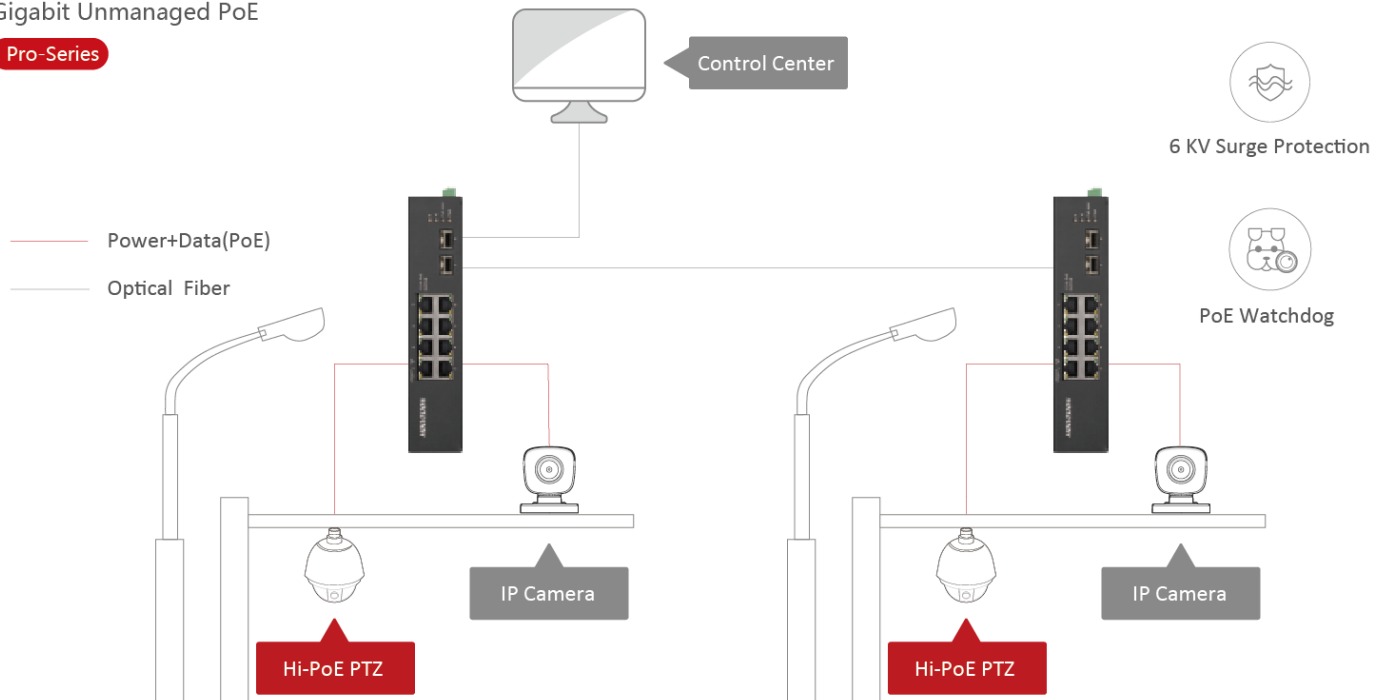

Typical Application

8-Port Gigabit PoE

Gigabit Unmanaged PoE

Pro-Series