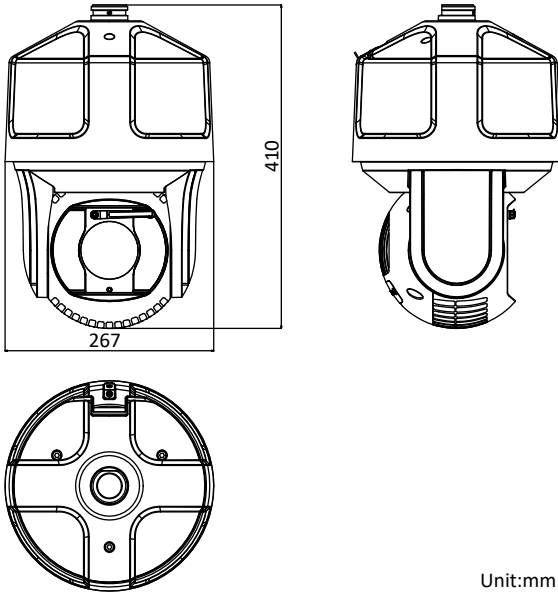

Wiper	Support
Material	Aluminum Alloy
Dimensions	Φ267 mm ×410 mm (Φ10.51"×16.14")
Weight	Approx. 8 kg (17.64 lb)

Available Model

iDS-2VS235-F836VP, Wiper, 24 VAC

Dimensions

Unit:mm

Accessories

DS-1602ZJ Wall Mounting Bracket