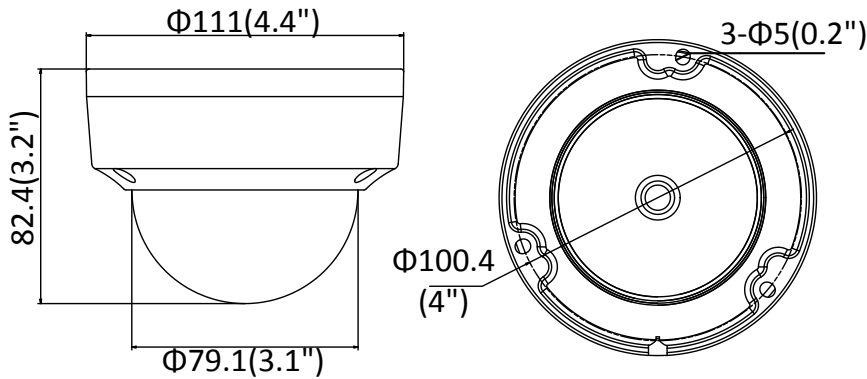

Dimensions

Unit: mm

Accessories

Distributed by

Headquarters

No.555 Qianmo Road, Binjiang District,
Hangzhou 310051, China
T +86-571-8807-5998
overseasbusiness@hikvision.com

Hikvision USA
T +1-909-895-0400
sales.usa@hikvision.com

Hikvision Europe
T +31-23-5542770
sales.eu@hikvision.com

Hikvision UK & Ireland
T +01628-902140
sales.uk@hikvision.com

Hikvision UAE
T +971-4-4432090
salesme@hikvision.com

Hikvision Russia
T +7-495-669-67-99
saleru@hikvision.com

Hikvision Australia
T +61-2-8599-4233
salesau@hikvision.com

Hikvision Italy
T +39-0438-6902
info.it@hikvision.com

Hikvision South Africa
Tel: +27 (10) 0351172
sale.africa@hikvision.com

Hikvision Singapore
T +65-6684-4718
sg@hikvision.com

Hikvision Korea
T +82-(0)31-731-8817
sales.korea@hikvision.com

Hikvision India
T +91-22-28469900
sales@pramahikvision.com

Hikvision Brazil
T +55 11 3318-0050
Latam.support@hikvision.com

Hikvision France
T +33(0)1-85-330-450
info.fr@hikvision.com

Hikvision Spain
T +34-91-737-16-55
info.es@hikvision.com

Hikvision Poland
T +48-22-460-01-50
info.pl@hikvision.com

Hikvision Canada
T +1-866-200-6690
sales.canada@hikvision.com

Hikvision Turkey
T +90 (216)521 7070- 7074
sales.tr@hikvision.com

Hikvision Kazakhstan
T +7-727-9730667
nikia.panfilov@hikvision.ru

Hikvision Tashkent
T +99-87-1238-9438
uzb@hikvision.ru

Hikvision Indonesia
T +62-21-2933759
Sales.Indonesia@hikvision.com

Hikvision Thailand
T +662-275-9949
sales.thailand@hikvision.com

Hikvision Malaysia
T +601-7652-2413
sales.my@hikvision.com

Hikvision Vietnam
T +84-974270888
sales.vt@hikvision.com

Hikvision Hong Kong
T +852-2151-1761
info.hk@hikvision.com

Hikvision Colombia
sales.colombia@hikvision.com