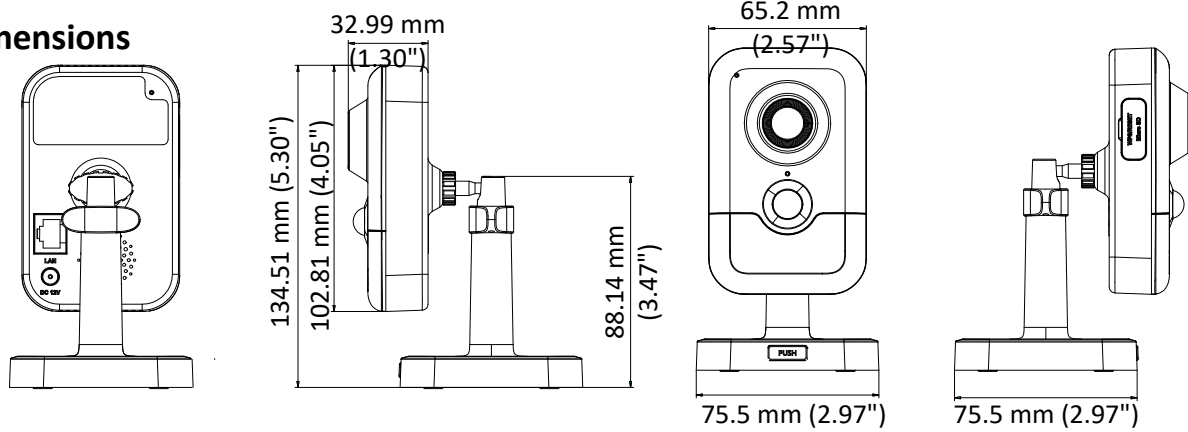

Available Model:

DS-2CD2425FWD-I, DS-2CD2425FWD-IW

Dimensions